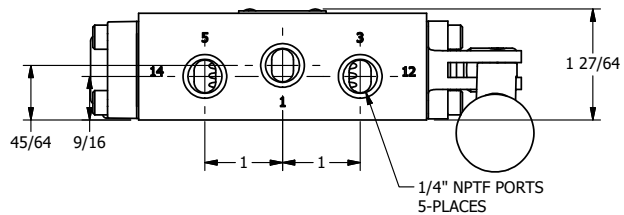

4

3

2

1

AAA
PRODUCTS
INTERNATIONAL

AAA PRODUCTS INTERNATIONAL
7114 Harry Hines Blvd
Dallas, TX 75235

TITLE: 1/4" SIDE PORT, LEVER, 3 POS,
DTNT A, SPR CTR FROM C, FLOAT CTR,
BENT LVR LEFT, 270D LEVER

DRAWING NO.:
DIM_HX2GBLRT