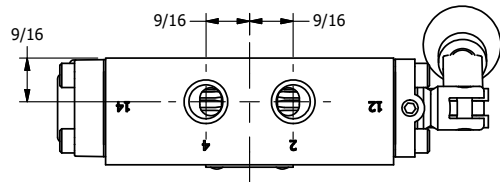

4

3

2

1

AAA
PRODUCTS
INTERNATIONAL

AAA PRODUCTS INTERNATIONAL
7114 Harry Hines Blvd
Dallas, TX 75235

TITLE: 1/4" SIDE PORT, LEVER, 3 POS,
DTNT A, SPR CTR FROM C, FLOAT CTR,
BENT LVR LEFT, 270D LEVER

DRAWING NO.:
DIM_HX2GBLRT