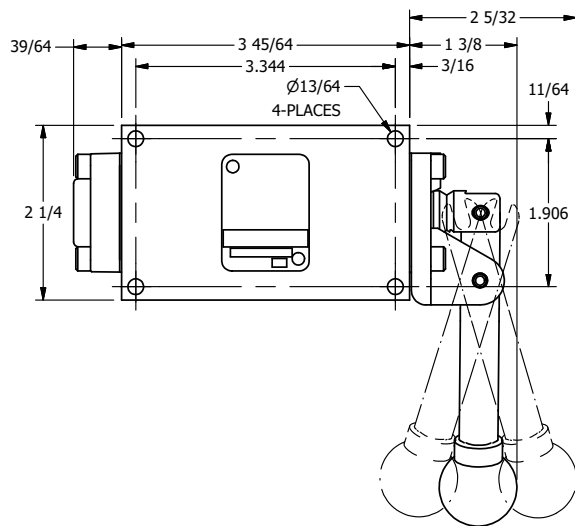

4

3

2

1

AAA
PRODUCTS
INTERNATIONAL

AAA PRODUCTS INTERNATIONAL
7114 Harry Hines Blvd
Dallas, TX 75235

TITLE: 1/4" SIDE PORT, LEVER, 3 POS,
DTNT A, SPR CTR FROM C, FLOAT CTR,
BENT LVR LEFT, 270D LEVER

DRAWING NO.:
DIM_HX2GBLRT