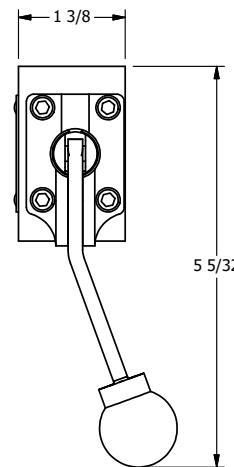

4

3

2

1

AAA
PRODUCTS
INTERNATIONAL

AAA PRODUCTS INTERNATIONAL
7114 Harry Hines Blvd
Dallas, TX 75235

TITLE: 1/4" SIDE PORT, LEVER, 3 POS,
DTNT A, SPR CTR FROM C, FLOAT CTR,
BENT LVR LEFT, 270D LEVER

DRAWING NO.:
DIM_HX2GBLRT