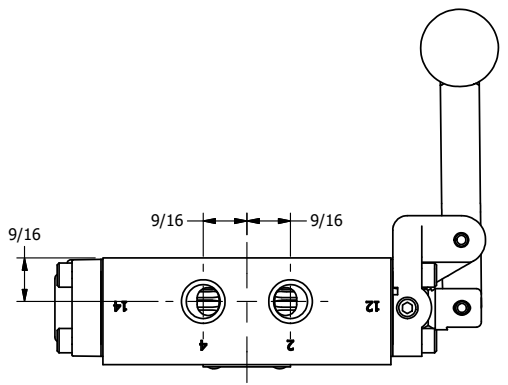

4

3

2

1

B

B

AAA
PRODUCTS
INTERNATIONAL

**AAA PRODUCTS
INTERNATIONAL**
7114 Harry Hines Blvd
Dallas, TX 75235

TITLE: 1/4" SIDE PORT, LEVER, 3 POS,
DTNT A, FLOAT SPR CTR FRM C,
BNT LVR LFT, RED KNB, 180D LVR

DRAWING NO.:
DIM_HX2GBLJT

4

3

2

1

A

A

THE INFORMATION CONTAINED WITHIN THIS DOCUMENT IS PROPRIETARY TO AAA PRODUCTS AND MAY NOT BE DISCLOSED WITHOUT PRIOR WRITTEN CONSENT