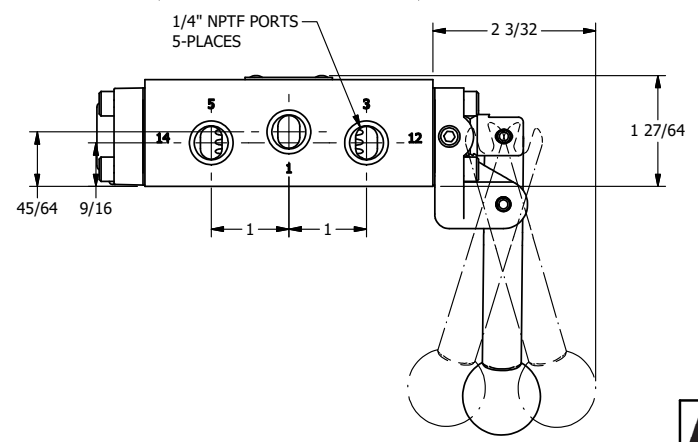

4

3

2

1

B

B

AAA
PRODUCTS
INTERNATIONAL

**AAA PRODUCTS
INTERNATIONAL**
7114 Harry Hines Blvd
Dallas, TX 75235

TITLE: 1/4" SIDE PORT, LEVER, 3 POS,
DTNT A, FLOAT SPR CTR FRM C,
BNT LVR LFT, RED KNB, 180D LVR

DRAWING NO.:
DIM_HX2GBLJT

4

3

2

1

A

A

THE INFORMATION CONTAINED WITHIN THIS DOCUMENT IS PROPRIETARY TO AAA PRODUCTS AND MAY NOT BE DISCLOSED WITHOUT PRIOR WRITTEN CONSENT