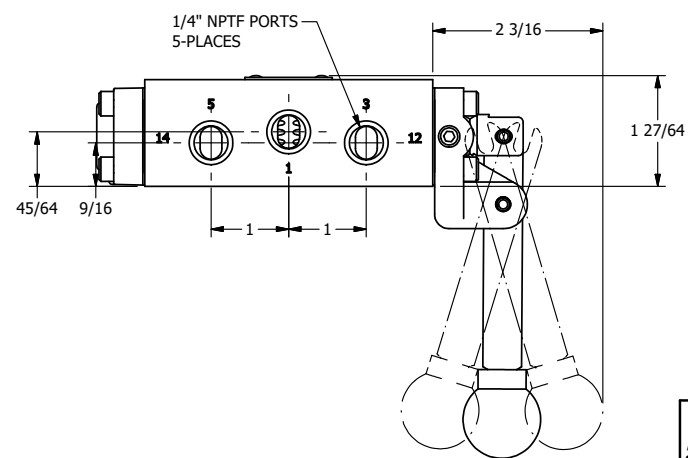

AAA
PRODUCTS
INTERNATIONAL

**AAA PRODUCTS
INTERNATIONAL**
7114 Harry Hines Blvd
Dallas, TX 75235

TITLE: 1/4" SIDE PORT, LEVER, 3 POS,
DTNT A, REGEN SPR CTR FRM C,
180D LVR

DRAWING NO.:
DIM_HX2DT

4

3

2

1