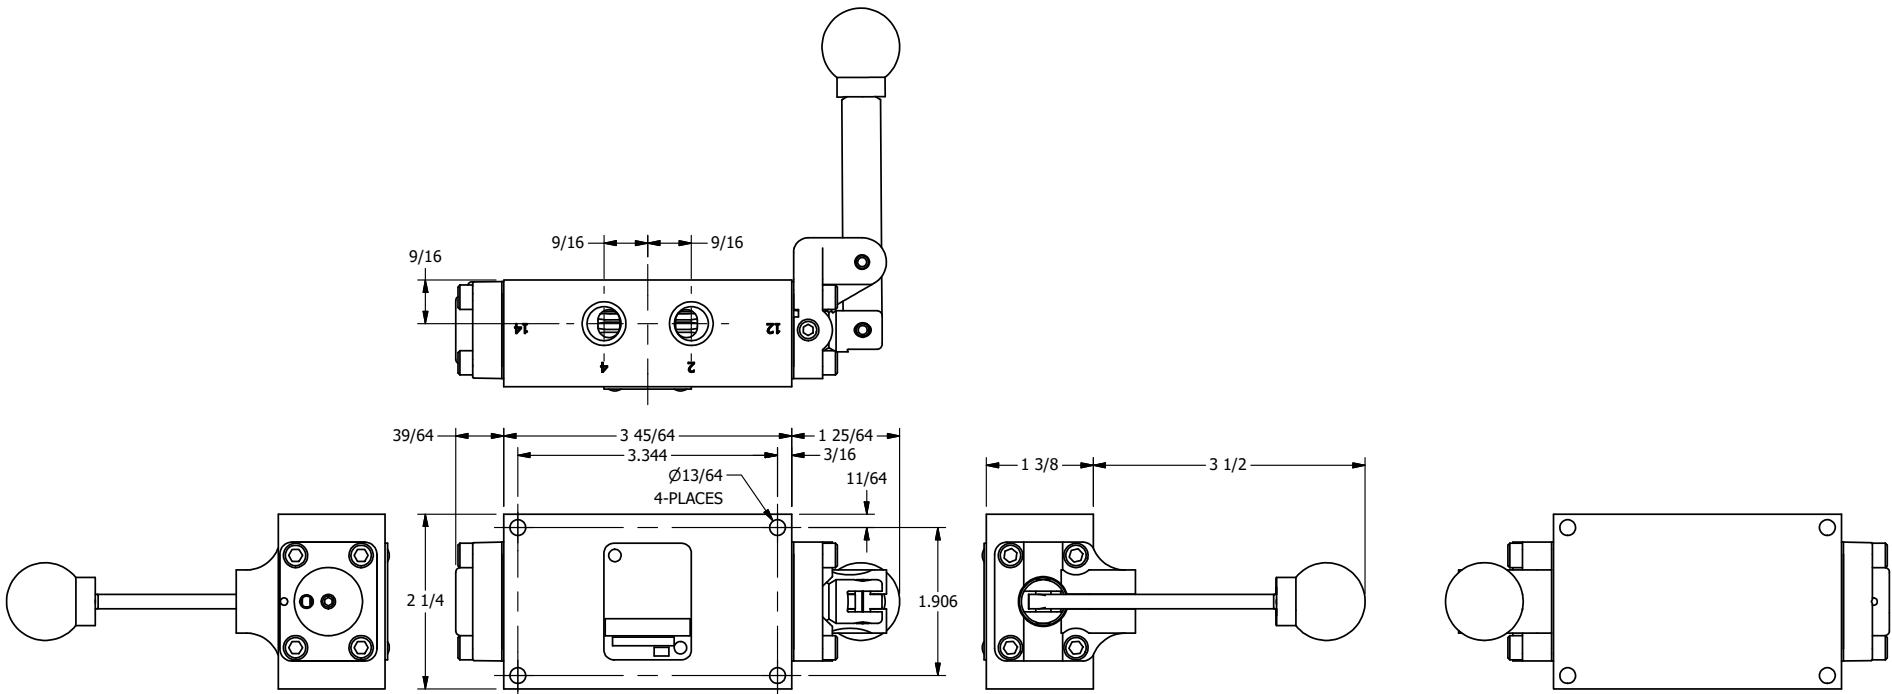

4

3

2

1

B

B

A

A

AAA
PRODUCTS
INTERNATIONAL

**AAA PRODUCTS
INTERNATIONAL**
7114 Harry Hines Blvd
Dallas, TX 75235

TITLE: 1/4" SIDE PORT, LEVER, 3 POS,
DTNT A, REGEN SPR CTR FRM C,
180D LVR

DRAWING NO.:
DIM_HX2DT

4

3

2

1

A

A

↑

THE INFORMATION CONTAINED WITHIN THIS DOCUMENT IS PROPRIETARY TO AAA PRODUCTS AND MAY NOT BE DISCLOSED WITHOUT PRIOR WRITTEN CONSENT