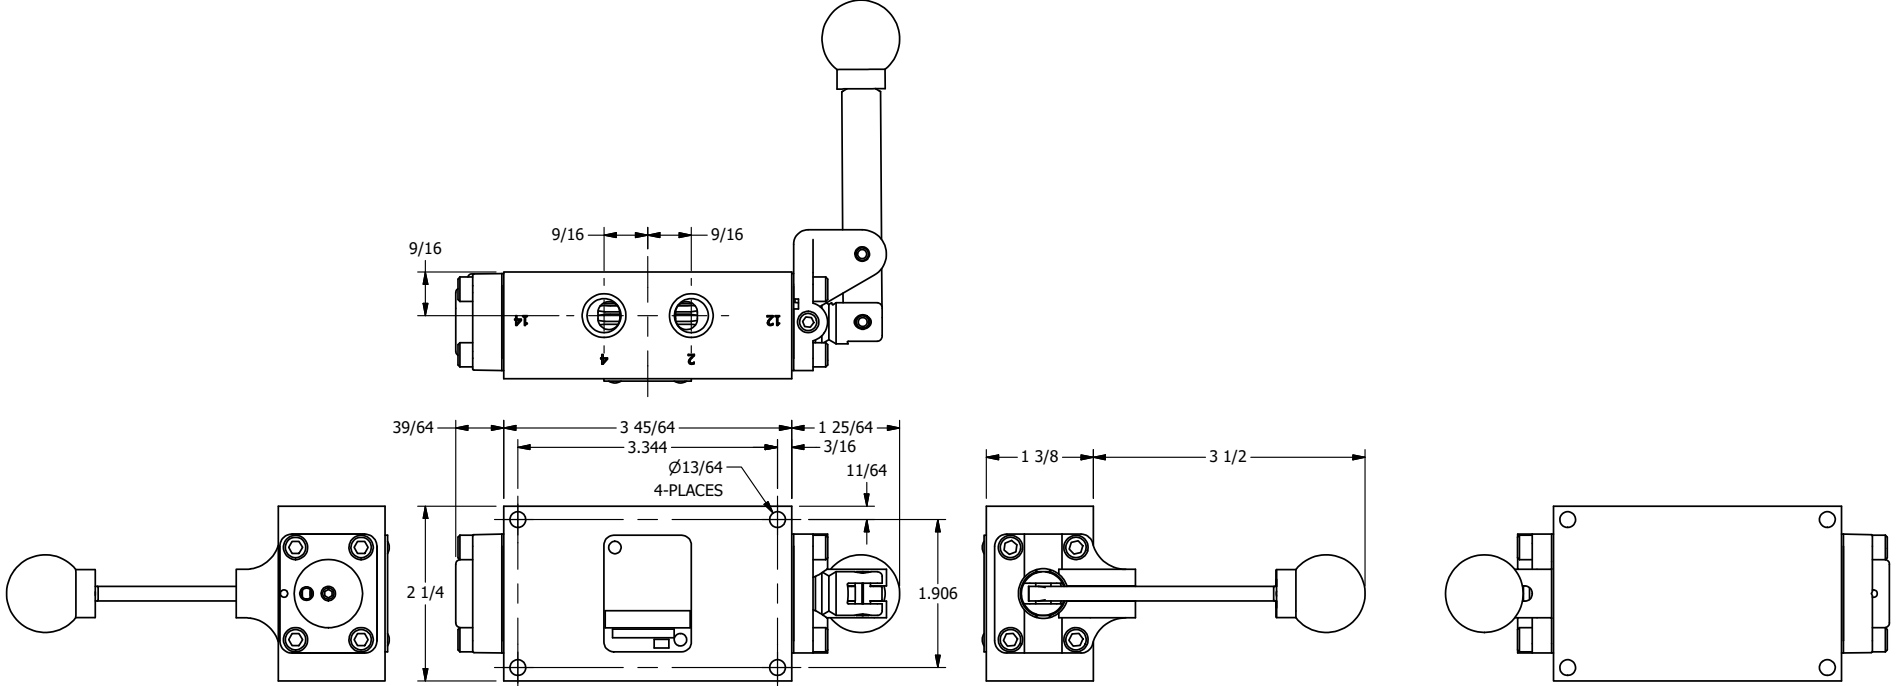

4

3

2

1

B

B

A

A

4

3

2

1

A

A

AAA
PRODUCTS
INTERNATIONAL

**AAA PRODUCTS
INTERNATIONAL**
7114 Harry Hines Blvd
Dallas, TX 75235

TITLE: 1/4" SIDE PORT, LEVER, 3 POS,
DTNT A, REGEN SPR CTR FRM C,
HVY DTY, 180D LVR

DRAWING NO.:
DIM_HX2DHT

THE INFORMATION CONTAINED WITHIN THIS DOCUMENT IS PROPRIETARY TO AAA PRODUCTS AND MAY NOT BE DISCLOSED WITHOUT PRIOR WRITTEN CONSENT