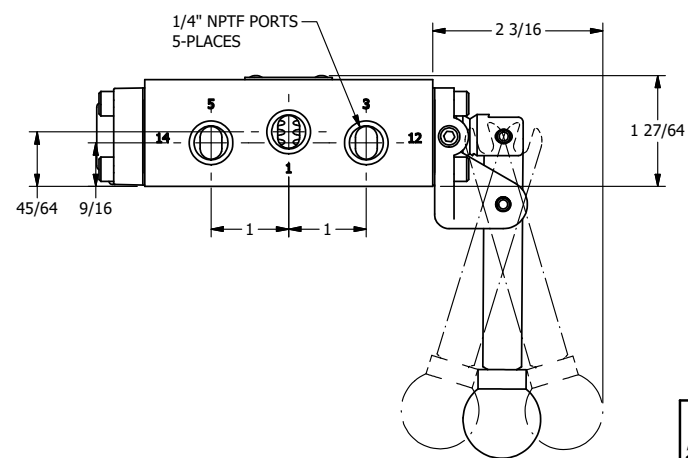

4

3

2

1

A

A

AAA
PRODUCTS
INTERNATIONAL

**AAA PRODUCTS
INTERNATIONAL**
7114 Harry Hines Blvd
Dallas, TX 75235

TITLE: 1/4" SIDE PORT, LEVER, 3 POS,
DTNT A, REGEN SPR CTR FRM C,
HVY DTY, 180D LVR

DRAWING NO.:
DIM_HX2DHT

THE INFORMATION CONTAINED WITHIN THIS DOCUMENT IS PROPRIETARY TO AAA PRODUCTS AND MAY NOT BE DISCLOSED WITHOUT PRIOR WRITTEN CONSENT