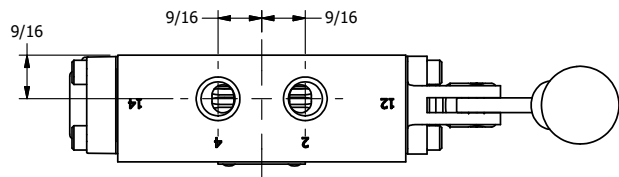

4

3

2

1

B

B

A

A

4

3

2

1

AAA
PRODUCTS
INTERNATIONAL

**AAA PRODUCTS
INTERNATIONAL**
7114 Harry Hines Blvd
Dallas, TX 75235

TITLE: 1/4" SIDE PORT, LEVER, 3 POS,
DTNT A, REGEN SPR CTR FRM C,
CRVD LVR, 90D LVR

DRAWING NO.:
DIM_HX2DCR

THE INFORMATION CONTAINED WITHIN THIS DOCUMENT IS PROPRIETARY TO AAA PRODUCTS AND MAY NOT BE DISCLOSED WITHOUT PRIOR WRITTEN CONSENT