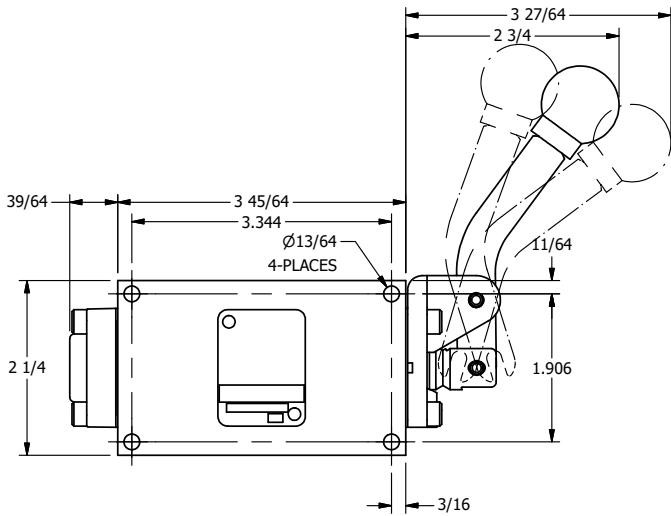

4

3

2

1

**AAA**  
PRODUCTS  
INTERNATIONAL

**AAA PRODUCTS  
INTERNATIONAL**  
7114 Harry Hines Blvd  
Dallas, TX 75235

TITLE: 1/4" SIDE PORT, LEVER, 3 POS,  
DTNT A, REGEN SPR CTR FRM C,  
CRVD LVR, 90D LVR

DRAWING NO.:  
DIM\_HX2DCR

THE INFORMATION CONTAINED WITHIN THIS DOCUMENT IS PROPRIETARY TO AAA PRODUCTS AND MAY NOT BE DISCLOSED WITHOUT PRIOR WRITTEN CONSENT