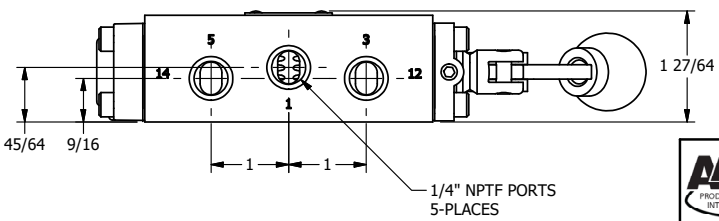

4

3

2

1

**AAA**  
PRODUCTS  
INTERNATIONAL

**AAA PRODUCTS  
INTERNATIONAL**  
7114 Harry Hines Blvd  
Dallas, TX 75235

TITLE: 1/4" SIDE PORT, LEVER, 3 POS,  
DTNT A, REGEN SPR CTR FRM C,  
CRVD LVR, 90D LVR