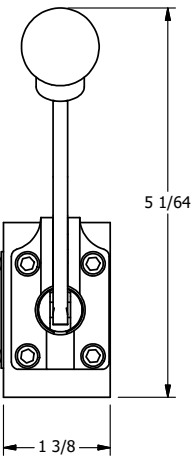

4

3

2

1

B

B

A

A

4

3

2

1

**AAA**  
PRODUCTS  
INTERNATIONAL

**AAA PRODUCTS  
INTERNATIONAL**  
7114 Harry Hines Blvd  
Dallas, TX 75235

TITLE: 1/4" SIDE PORT, LEVER, 3 POS,  
DTNT A, REGEN SPR CTR FRM C,  
CRVD LVR, 90D LVR

DRAWING NO.:  
DIM\_HX2DCR

THE INFORMATION CONTAINED WITHIN THIS DOCUMENT IS PROPRIETARY TO AAA PRODUCTS AND MAY NOT BE DISCLOSED WITHOUT PRIOR WRITTEN CONSENT