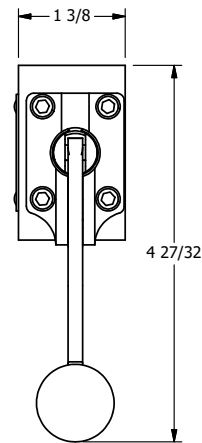

4

3

2

1

B

B

A

A

AAA PRODUCTS INTERNATIONAL
7114 Harry Hines Blvd
Dallas, TX 75235

TITLE: 1/4" SIDE PORT, LEVER, 3 POS,
DTNT A, REGEN SPR CTR FRM C,
CRVD LVR, RED KNB, 270D LVR

DRAWING NO.:
DIM_HX2DCJRT

THE INFORMATION CONTAINED WITHIN THIS DOCUMENT IS PROPRIETARY TO AAA PRODUCTS AND MAY NOT BE DISCLOSED WITHOUT PRIOR WRITTEN CONSENT

4

3

2

1