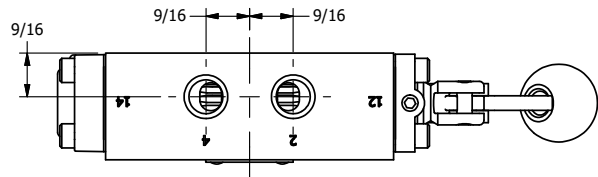

4

3

2

1

B

B

A

A

AAA PRODUCTS INTERNATIONAL
7114 Harry Hines Blvd
Dallas, TX 75235

TITLE: 1/4" SIDE PORT, LEVER, 3 POS,
DTNT A, REGEN SPR CTR FRM C,
CRVD LVR, RED KNB, 270D LVR

DRAWING NO.:
DIM_HX2DCJRT

THE INFORMATION CONTAINED WITHIN THIS DOCUMENT IS PROPRIETARY TO AAA PRODUCTS AND MAY NOT BE DISCLOSED WITHOUT PRIOR WRITTEN CONSENT

4

3

2

1