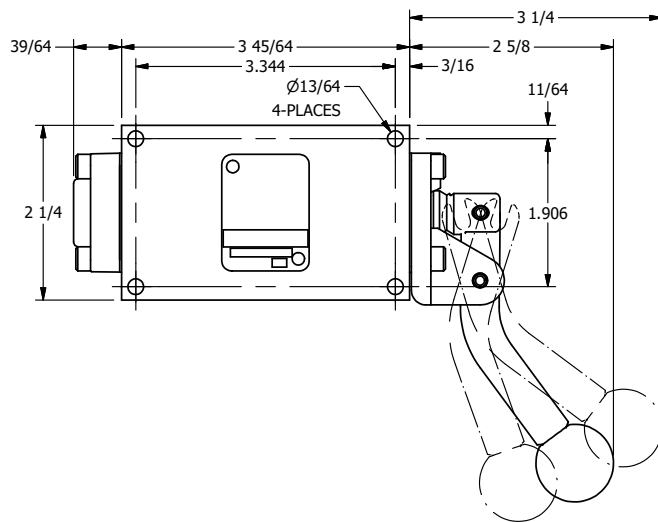

4

3

2

1

B

B

A

A

AAA PRODUCTS INTERNATIONAL
7114 Harry Hines Blvd
Dallas, TX 75235

TITLE: 1/4" SIDE PORT, LEVER, 3 POS,
DTNT A, REGEN SPR CTR FRM C,
CRVD LVR, RED KNB, 270D LVR

DRAWING NO.:
DIM_HX2DCJRT

THE INFORMATION CONTAINED WITHIN THIS DOCUMENT IS PROPRIETARY TO AAA PRODUCTS AND MAY NOT BE DISCLOSED WITHOUT PRIOR WRITTEN CONSENT

4

3

2

1