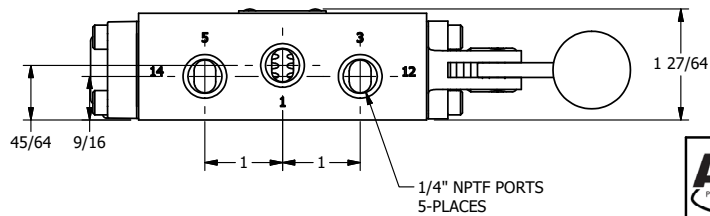

AAA PRODUCTS INTERNATIONAL
7114 Harry Hines Blvd
Dallas, TX 75235

TITLE: 1/4" SIDE PORT, LEVER, 3 POS,
DTNT A, REGEN SPR CTR FRM C,
CRVD LVR, RED KNB, 270D LVR

DRAWING NO.:
DIM_HX2DCJRT

THE INFORMATION CONTAINED WITHIN THIS DOCUMENT IS PROPRIETARY TO AAA PRODUCTS AND MAY NOT BE DISCLOSED WITHOUT PRIOR WRITTEN CONSENT