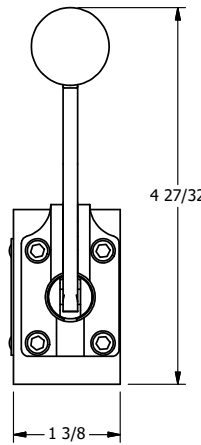

4

3

2

1

B

B

A

A

**AAA**  
PRODUCTS  
INTERNATIONAL

**AAA PRODUCTS INTERNATIONAL**  
7114 Harry Hines Blvd  
Dallas, TX 75235

TITLE: 1/4" SIDE PORT, LEVER, 3 POS,  
DTNT A, REGEN SPR CTR FRM C,  
CRVD LVR, RED KNB, 90D LVR

DRAWING NO.:  
DIM\_HX2DCJR

4

3

2

1

THE INFORMATION CONTAINED WITHIN THIS DOCUMENT IS PROPRIETARY TO AAA PRODUCTS AND MAY NOT BE DISCLOSED WITHOUT PRIOR WRITTEN CONSENT