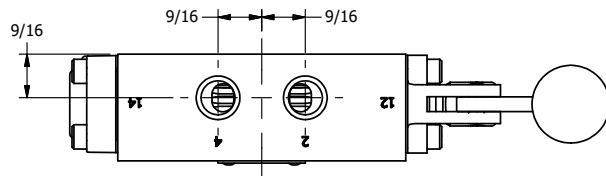

4

3

2

1

B

B

A

A

AAA
PRODUCTS
INTERNATIONAL

AAA PRODUCTS INTERNATIONAL
7114 Harry Hines Blvd
Dallas, TX 75235

TITLE: 1/4" SIDE PORT, LEVER, 3 POS,
DTNT A, REGEN SPR CTR FRM C,
CRVD LVR, RED KNB, 90D LVR

DRAWING NO.:
DIM_HX2DCJR

4

3

2

1

THE INFORMATION CONTAINED WITHIN THIS DOCUMENT IS PROPRIETARY TO AAA PRODUCTS AND MAY NOT BE DISCLOSED WITHOUT PRIOR WRITTEN CONSENT