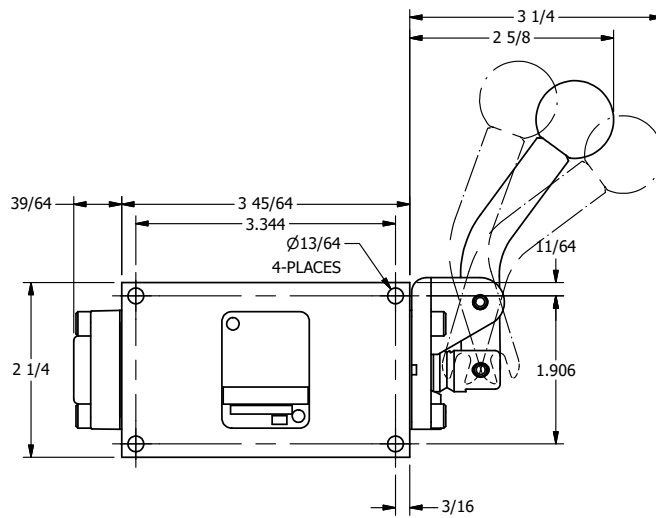

4

3

2

1

B

B

A

A

AAA
PRODUCTS
INTERNATIONAL

AAA PRODUCTS INTERNATIONAL
7114 Harry Hines Blvd
Dallas, TX 75235

TITLE: 1/4" SIDE PORT, LEVER, 3 POS,
DTNT A, REGEN SPR CTR FRM C,
CRVD LVR, RED KNB, 90D LVR

DRAWING NO.:
DIM_HX2DCJR

4

3

2

1

THE INFORMATION CONTAINED WITHIN THIS DOCUMENT IS PROPRIETARY TO AAA PRODUCTS AND MAY NOT BE DISCLOSED WITHOUT PRIOR WRITTEN CONSENT