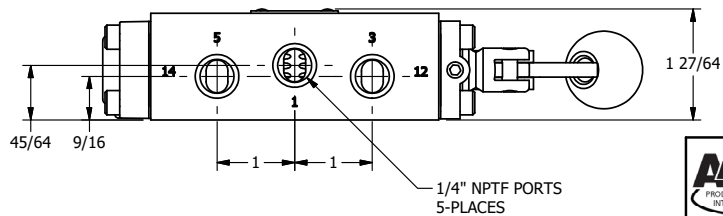

**AAA**  
PRODUCTS  
INTERNATIONAL

**AAA PRODUCTS INTERNATIONAL**  
7114 Harry Hines Blvd  
Dallas, TX 75235

TITLE: 1/4" SIDE PORT, LEVER, 3 POS,  
DTNT A, REGEN SPR CTR FRM C,  
CRVD LVR, RED KNB, 90D LVR