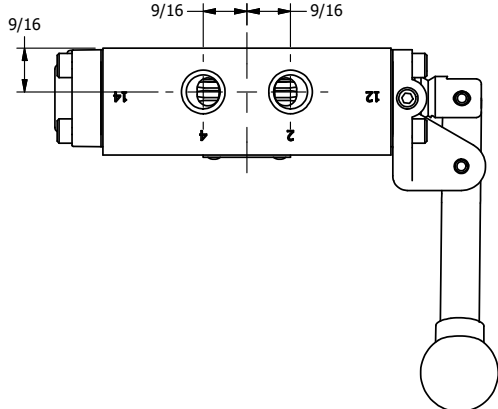

4

3

2

1

AAA
PRODUCTS
INTERNATIONAL

**AAA PRODUCTS
INTERNATIONAL**
7114 Harry Hines Blvd
Dallas, TX 75235

TITLE: 1/4" SIDE PORT, LEVER, 3 POS,
DTNT A, REGEN SPR CTR FRM C,
BNT LVR LFT, HVY DTY

DRAWING NO.:
DIM_HX2DBRH