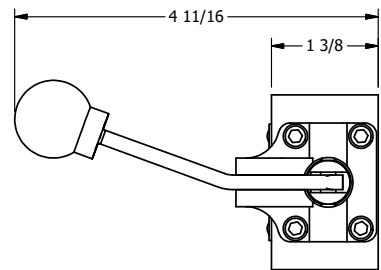

4

3

2

1

AAA
PRODUCTS
INTERNATIONAL

**AAA PRODUCTS
INTERNATIONAL**
7114 Harry Hines Blvd
Dallas, TX 75235

TITLE: 1/4" SIDE PORT, LEVER, 3 POS,
DTNT A, REGEN SPR CTR FRM C,
BNT LVR LFT, HVY DTY

DRAWING NO.:
DIM_HX2DBRH