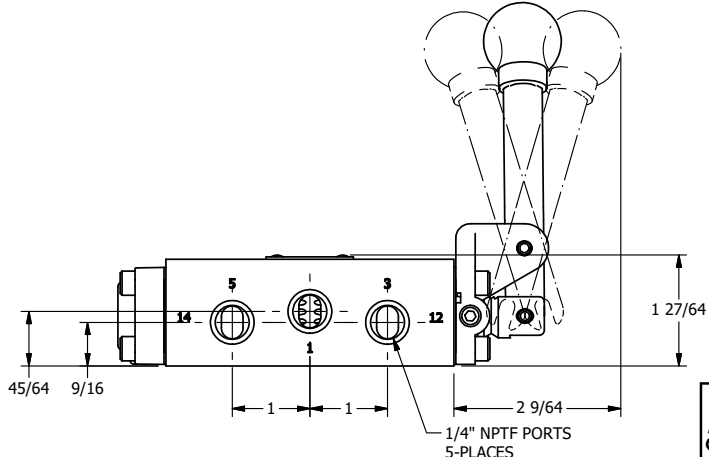

4

3

2

1

AAA
PRODUCTS
INTERNATIONAL

**AAA PRODUCTS
INTERNATIONAL**
7114 Harry Hines Blvd
Dallas, TX 75235

TITLE: 1/4" SIDE PORT, LEVER, 3 POS,
DTNT A, REGEN SPR CTR FRM C,
BNT LVR LFT, HVY DTY

DRAWING NO.:
DIM_HX2DBRH