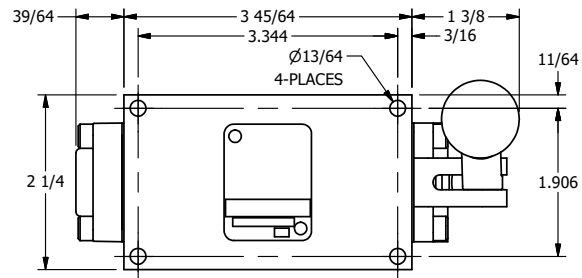

4

3

2

1

AAA
PRODUCTS
INTERNATIONAL

**AAA PRODUCTS
INTERNATIONAL**
7114 Harry Hines Blvd
Dallas, TX 75235

TITLE: 1/4" SIDE PORT, LEVER, 3 POS,
DTNT A, REGEN SPR CTR FRM C,
BNT LVR LFT, HVY DTY

DRAWING NO.:
DIM_HX2DBRH