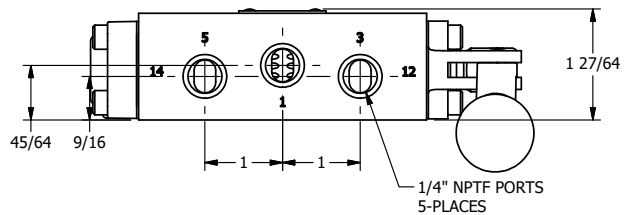

4

3

2

1

AAA
PRODUCTS
INTERNATIONAL

**AAA PRODUCTS
INTERNATIONAL**
7114 Harry Hines Blvd
Dallas, TX 75235

TITLE: 1/4" SIDE PORT, LEVER, 3 POS,
DTNT A, SPR CTR FROM C, REGEN CTR,
BENT LVR LEFT, 270D LEVER

DRAWING NO.:
DIM_HX2DBLRT