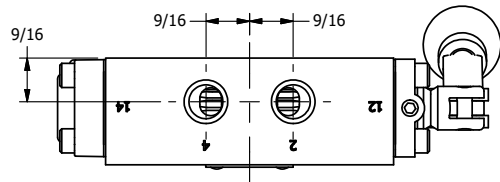

4

3

2

1

AAA
PRODUCTS
INTERNATIONAL

**AAA PRODUCTS
INTERNATIONAL**
7114 Harry Hines Blvd
Dallas, TX 75235

TITLE: 1/4" SIDE PORT, LEVER, 3 POS,
DTNT A, SPR CTR FROM C, REGEN CTR,
BENT LVR LEFT, 270D LEVER

DRAWING NO.:
DIM_HX2DBLRT