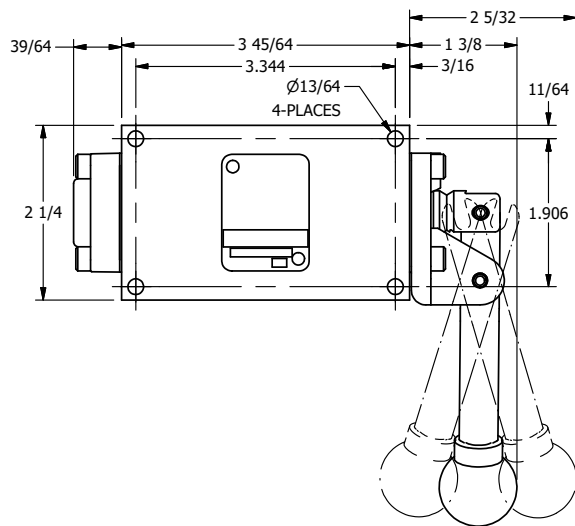

4

3

2

1

AAA
PRODUCTS
INTERNATIONAL

**AAA PRODUCTS
INTERNATIONAL**
7114 Harry Hines Blvd
Dallas, TX 75235

TITLE: 1/4" SIDE PORT, LEVER, 3 POS,
DTNT A, SPR CTR FROM C, REGEN CTR,
BENT LVR LEFT, 270D LEVER

DRAWING NO.:
DIM_HX2DBLRT