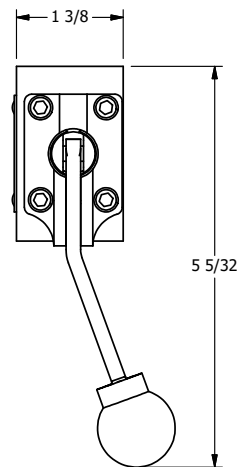

4

3

2

1

AAA
PRODUCTS
INTERNATIONAL

**AAA PRODUCTS
INTERNATIONAL**
7114 Harry Hines Blvd
Dallas, TX 75235

TITLE: 1/4" SIDE PORT, LEVER, 3 POS,
DTNT A, SPR CTR FROM C, REGEN CTR,
BENT LVR LEFT, 270D LEVER

DRAWING NO.:
DIM_HX2DBLRT