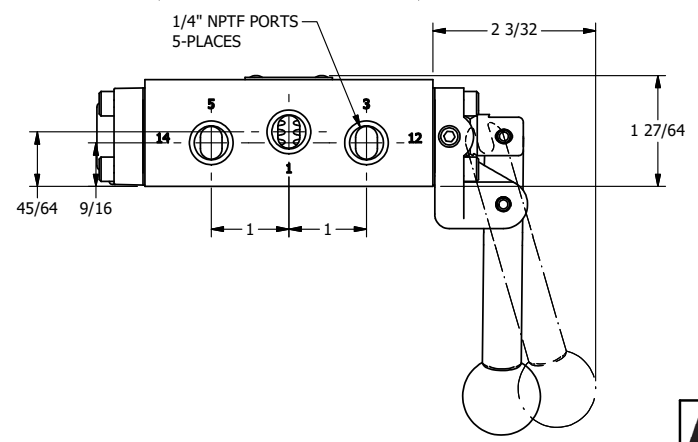

4

3

2

1

B

B

AAA
PRODUCTS
INTERNATIONAL

AAA PRODUCTS INTERNATIONAL
7114 Harry Hines Blvd
Dallas, TX 75235

TITLE: 1/4" SIDE PORT, LEVER, 3 POS,
DTNT A, REGEN SPR CTR FRM C,
BNT LVR LFT, RED KNB, 180D LVR

DRAWING NO.:
DIM_HX2DBLJT

4

3

2

1

A

A

THE INFORMATION CONTAINED WITHIN THIS DOCUMENT IS PROPRIETARY TO AAA PRODUCTS AND MAY NOT BE DISCLOSED WITHOUT PRIOR WRITTEN CONSENT