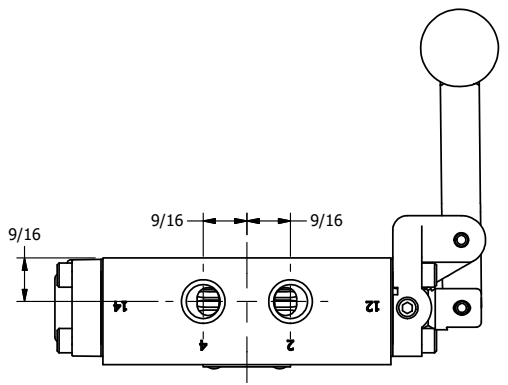

4

3

2

1

B

B

AAA
PRODUCTS
INTERNATIONAL

AAA PRODUCTS INTERNATIONAL
7114 Harry Hines Blvd
Dallas, TX 75235

TITLE: 1/4" SIDE PORT, LEVER, 3 POS,
DTNT A, REGEN SPR CTR FRM C,
BNT LVR LFT, RED KNB, 180D LVR

DRAWING NO.:
DIM_HX2DBLJT

4

3

2

1

A

A

THE INFORMATION CONTAINED WITHIN THIS DOCUMENT IS PROPRIETARY TO AAA PRODUCTS AND MAY NOT BE DISCLOSED WITHOUT PRIOR WRITTEN CONSENT