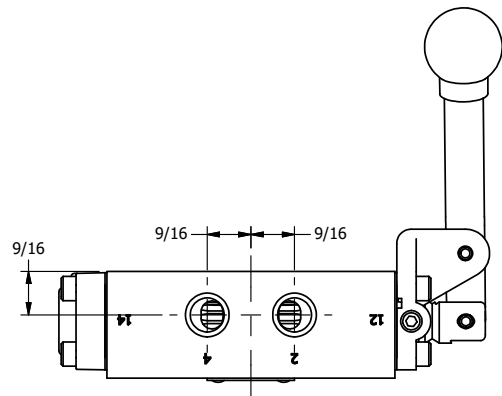

4

3

2

1

B

B

A

A

4

3

2

1

B

B

A

A

AAA
PRODUCTS
INTERNATIONAL

**AAA PRODUCTS
INTERNATIONAL**
7114 Harry Hines Blvd
Dallas, TX 75235

TITLE: 1/4" SIDE PORT, LEVER, 3 POS,
DTNT A, REGEN SPR CTR FRM C,
BNT LVR LFT, HVY DTY, 180D LVR

DRAWING NO.:
DIM_HX2DBLHT

THE INFORMATION CONTAINED WITHIN THIS DOCUMENT IS PROPRIETARY TO AAA PRODUCTS AND MAY NOT BE DISCLOSED WITHOUT PRIOR WRITTEN CONSENT