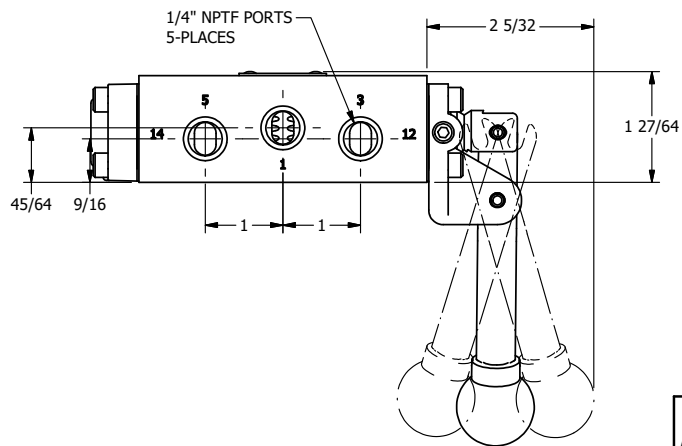

4

3

2

1

B

B

A

A

4

3

2

1

B

B

A

A

AAA
PRODUCTS
INTERNATIONAL

**AAA PRODUCTS
INTERNATIONAL**
7114 Harry Hines Blvd
Dallas, TX 75235

TITLE: 1/4" SIDE PORT, LEVER, 3 POS,
DTNT A, REGEN SPR CTR FRM C,
BNT LVR LFT, HVY DTY, 180D LVR

DRAWING NO.:
DIM_HX2DBLHT

THE INFORMATION CONTAINED WITHIN THIS DOCUMENT IS PROPRIETARY TO AAA PRODUCTS AND MAY NOT BE DISCLOSED WITHOUT PRIOR WRITTEN CONSENT