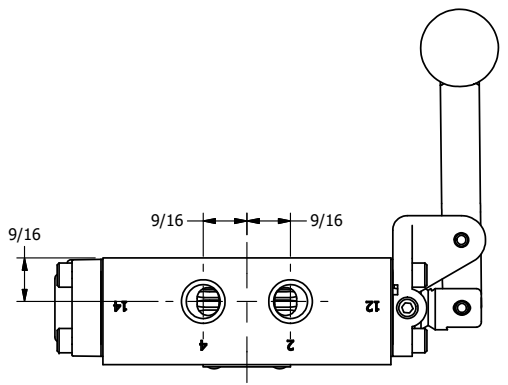

4

3

2

1

B

B

A

A

4

3

2

1

AAA
PRODUCTS
INTERNATIONAL

AAA PRODUCTS INTERNATIONAL
7114 Harry Hines Blvd
Dallas, TX 75235

TITLE: 1/4" SIDE PORT, LEVER, 3 POS,
DTNT A, REGEN SPR CTR FRM C,
BNT LFT, HVY DTY, RED KNB, 180D LVR

DRAWING NO.:
DIM_HX2DBLHJT

THE INFORMATION CONTAINED WITHIN THIS DOCUMENT IS PROPRIETARY TO AAA PRODUCTS AND MAY NOT BE DISCLOSED WITHOUT PRIOR WRITTEN CONSENT