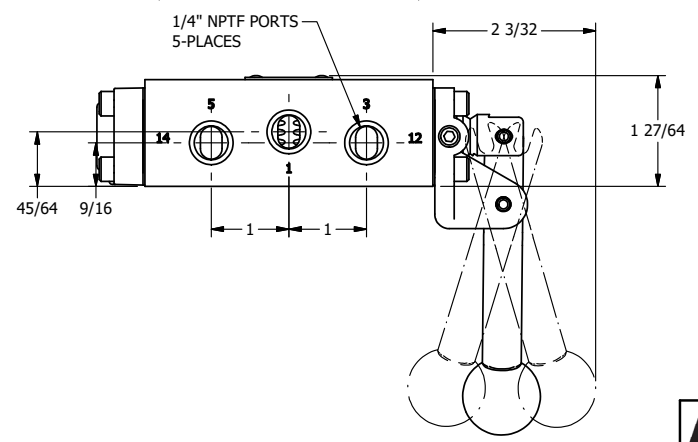

4

3

2

1

B

B

A

A

4

3

2

1

AAA
PRODUCTS
INTERNATIONAL

AAA PRODUCTS INTERNATIONAL
7114 Harry Hines Blvd
Dallas, TX 75235

TITLE: 1/4" SIDE PORT, LEVER, 3 POS,
DTNT A, REGEN SPR CTR FRM C,
BNT LFT, HVY DTY, RED KNB, 180D LVR

DRAWING NO.:
DIM_HX2DBLHJT

THE INFORMATION CONTAINED WITHIN THIS DOCUMENT IS PROPRIETARY TO AAA PRODUCTS AND MAY NOT BE DISCLOSED WITHOUT PRIOR WRITTEN CONSENT