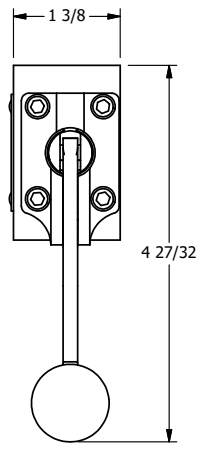

4

3

2

1

AAA
PRODUCTS
INTERNATIONAL

AAA PRODUCTS INTERNATIONAL
7114 Harry Hines Blvd
Dallas, TX 75235

TITLE: 1/4" SIDE PORT, LEVER, 3 POS,
DTNT A, CLSD SPR CTR FRM C,
CRVD LVR, RED KNB, 270D LVR

DRAWING NO.:
DIM_HX2CJRT