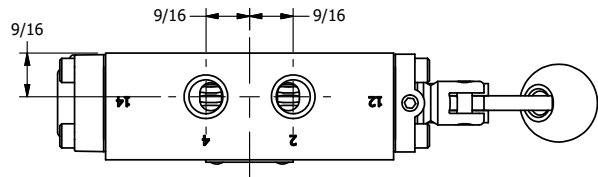

4

3

2

1

AAA
PRODUCTS
INTERNATIONAL

AAA PRODUCTS INTERNATIONAL
7114 Harry Hines Blvd
Dallas, TX 75235

TITLE: 1/4" SIDE PORT, LEVER, 3 POS,
DTNT A, CLSD SPR CTR FRM C,
CRVD LVR, RED KNB, 270D LVR

DRAWING NO.:
DIM_HX2CJRT