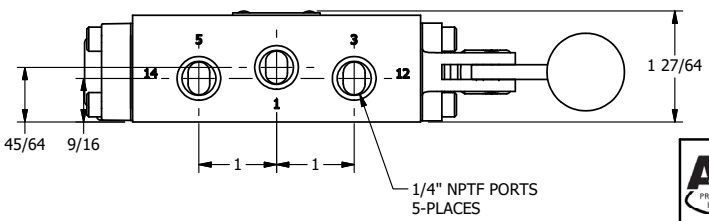

4

3

2

1

AAA
PRODUCTS
INTERNATIONAL

AAA PRODUCTS INTERNATIONAL
7114 Harry Hines Blvd
Dallas, TX 75235

TITLE: 1/4" SIDE PORT, LEVER, 3 POS,
DTNT A, CLSD SPR CTR FRM C,
CRVD LVR, RED KNB, 270D LVR

DRAWING NO.:
DIM_HX2CJRT