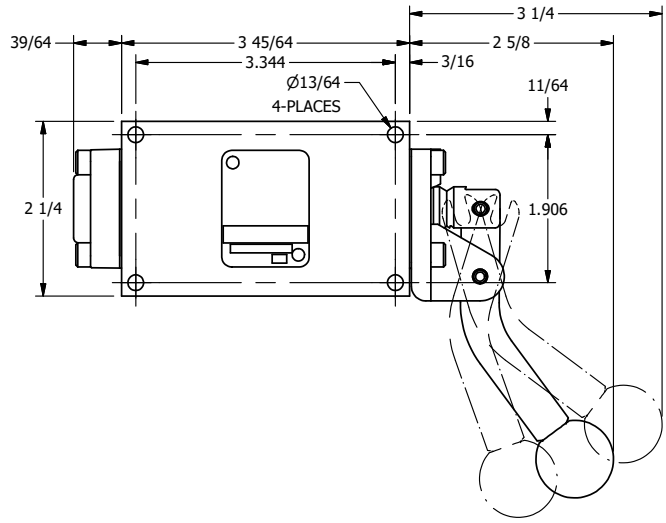

4

3

2

1

AAA
PRODUCTS
INTERNATIONAL

AAA PRODUCTS INTERNATIONAL
7114 Harry Hines Blvd
Dallas, TX 75235

TITLE: 1/4" SIDE PORT, LEVER, 3 POS,
DTNT A, CLSD SPR CTR FRM C,
CRVD LVR, RED KNB, 270D LVR

DRAWING NO.:
DIM_HX2CJRT