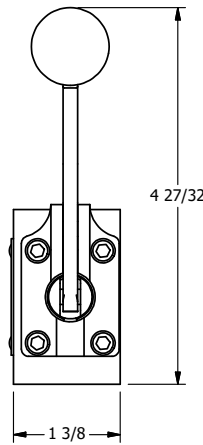

4

3

2

1

AAA
PRODUCTS
INTERNATIONAL

**AAA PRODUCTS
INTERNATIONAL**
7114 Harry Hines Blvd
Dallas, TX 75235

TITLE: 1/4" SIDE PORT, LEVER, 3 POS,
DTNT A, CLSD SPR CTR FRM C,
CRVD LVR, RED KNB, 90D LVR

DRAWING NO.:
DIM_HX2CJR