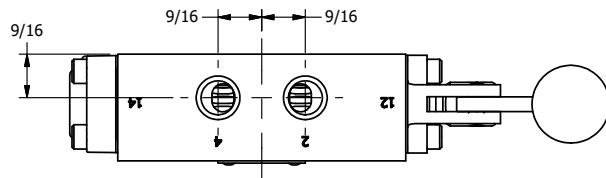

4

3

2

1

AAA
PRODUCTS
INTERNATIONAL

**AAA PRODUCTS
INTERNATIONAL**
7114 Harry Hines Blvd
Dallas, TX 75235

TITLE: 1/4" SIDE PORT, LEVER, 3 POS,
DTNT A, CLSD SPR CTR FRM C,
CRVD LVR, RED KNB, 90D LVR

DRAWING NO.:
DIM_HX2CJR