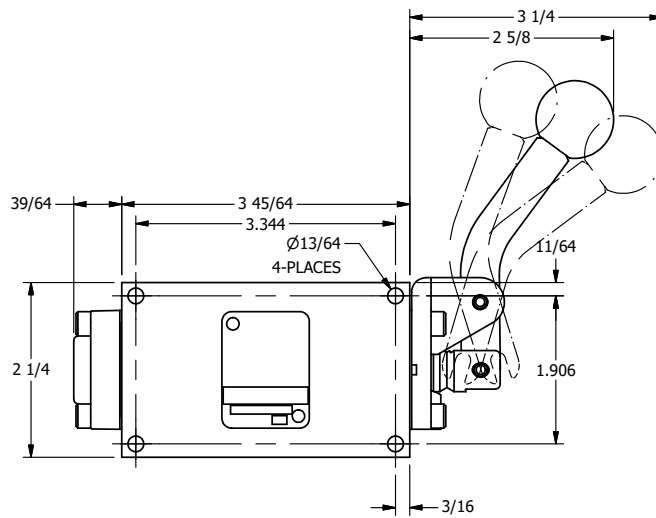

4

3

2

1

AAA
PRODUCTS
INTERNATIONAL

**AAA PRODUCTS
INTERNATIONAL**
7114 Harry Hines Blvd
Dallas, TX 75235

TITLE: 1/4" SIDE PORT, LEVER, 3 POS,
DTNT A, CLSD SPR CTR FRM C,
CRVD LVR, RED KNB, 90D LVR

DRAWING NO.:
DIM_HX2CJR