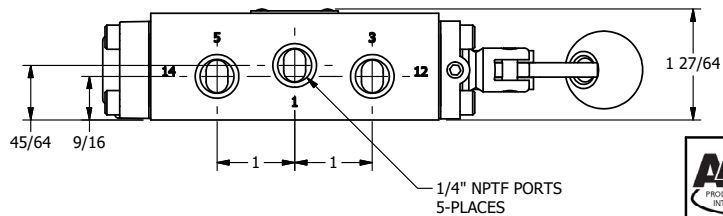

4

3

2

1

AAA
PRODUCTS
INTERNATIONAL

**AAA PRODUCTS
INTERNATIONAL**
7114 Harry Hines Blvd
Dallas, TX 75235

TITLE: 1/4" SIDE PORT, LEVER, 3 POS,
DTNT A, CLSD SPR CTR FRM C,
CRVD LVR, RED KNB, 90D LVR

DRAWING NO.:
DIM_HX2CJR