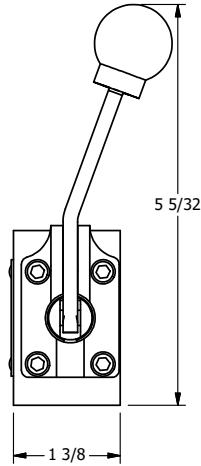

4

3

2

1

**AAA**  
PRODUCTS  
INTERNATIONAL

**AAA PRODUCTS  
INTERNATIONAL**  
7114 Harry Hines Blvd  
Dallas, TX 75235

TITLE: 1/4" SIDE PORT, LEVER, 3 POS,  
DTNT A, CLSD SPR CTR FRM C,  
BNT LVR RT, 90D LVR

DRAWING NO.:  
DIM\_HX2BRR

THE INFORMATION CONTAINED WITHIN THIS DOCUMENT IS PROPRIETARY TO AAA PRODUCTS AND MAY NOT BE DISCLOSED WITHOUT PRIOR WRITTEN CONSENT

4

3

2

1

B

B