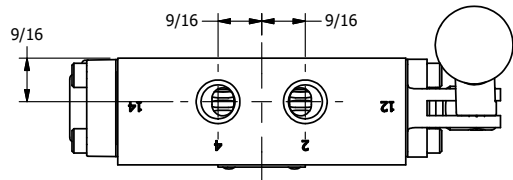

4

3

2

1

**AAA**  
PRODUCTS  
INTERNATIONAL

**AAA PRODUCTS  
INTERNATIONAL**  
7114 Harry Hines Blvd  
Dallas, TX 75235

TITLE: 1/4" SIDE PORT, LEVER, 3 POS,  
DTNT A, CLSD SPR CTR FRM C,  
BNT LVR RT, 90D LVR