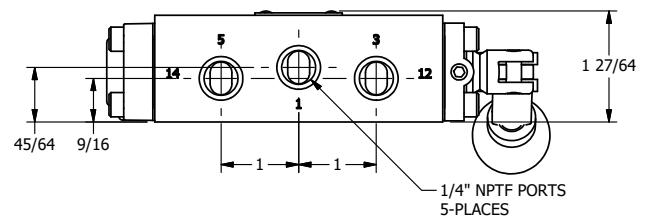

4

3

2

1

**AAA**  
PRODUCTS  
INTERNATIONAL

**AAA PRODUCTS  
INTERNATIONAL**  
7114 Harry Hines Blvd  
Dallas, TX 75235

TITLE: 1/4" SIDE PORT, LEVER, 3 POS,  
DTNT A, CLSD SPR CTR FRM C,  
BNT LVR RT, 90D LVR