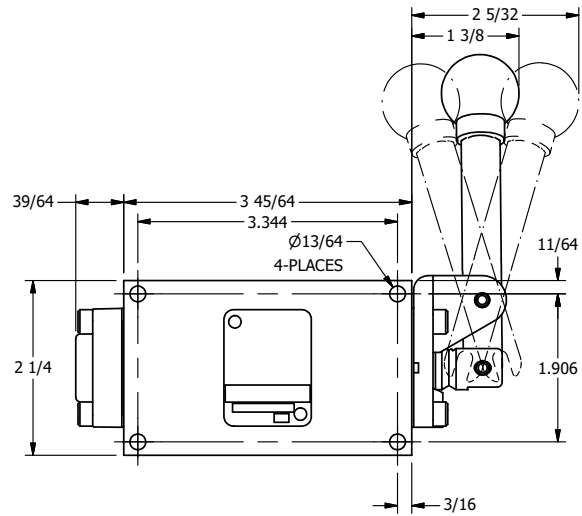

4

3

2

1

**AAA**  
PRODUCTS  
INTERNATIONAL

**AAA PRODUCTS  
INTERNATIONAL**  
7114 Harry Hines Blvd  
Dallas, TX 75235

TITLE: 1/4" SIDE PORT, LEVER, 3 POS,  
DTNT A, CLSD SPR CTR FRM C,  
BNT LVR RT, 90D LVR

DRAWING NO.:  
DIM\_HX2BRR

THE INFORMATION CONTAINED WITHIN THIS DOCUMENT IS PROPRIETARY TO AAA PRODUCTS AND MAY NOT BE DISCLOSED WITHOUT PRIOR WRITTEN CONSENT

4

3

2

1

B

B