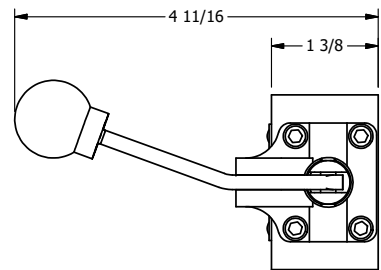

4

3

2

1

AAA
PRODUCTS
INTERNATIONAL

**AAA PRODUCTS
INTERNATIONAL**
7114 Harry Hines Blvd
Dallas, TX 75235

TITLE: 1/4" SIDE PORT, LEVER, 3 POS,
DTNT A, CLSD SPR CTR FRM C,
BNT LVR LFT, HVY DTY

DRAWING NO.:
DIM_HX2BRH