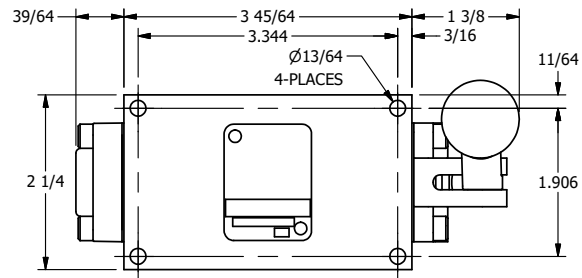

4

3

2

1

AAA
PRODUCTS
INTERNATIONAL

**AAA PRODUCTS
INTERNATIONAL**
7114 Harry Hines Blvd
Dallas, TX 75235

TITLE: 1/4" SIDE PORT, LEVER, 3 POS,
DTNT A, CLSD SPR CTR FRM C,
BNT LVR LFT, HVY DTY

DRAWING NO.:
DIM_HX2BRH