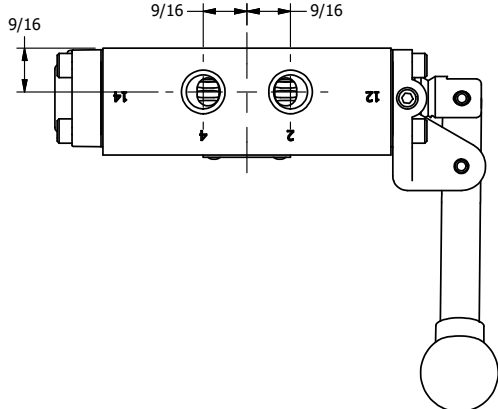

4

3

2

1

AAA
PRODUCTS
INTERNATIONAL

**AAA PRODUCTS
INTERNATIONAL**
7114 Harry Hines Blvd
Dallas, TX 75235

TITLE: 1/4" SIDE PORT, LEVER, 3 POS,
DTNT A, CLSD SPR CTR FRM C,
BNT LVR LFT, HVY DTY

DRAWING NO.:
DIM_HX2BRH