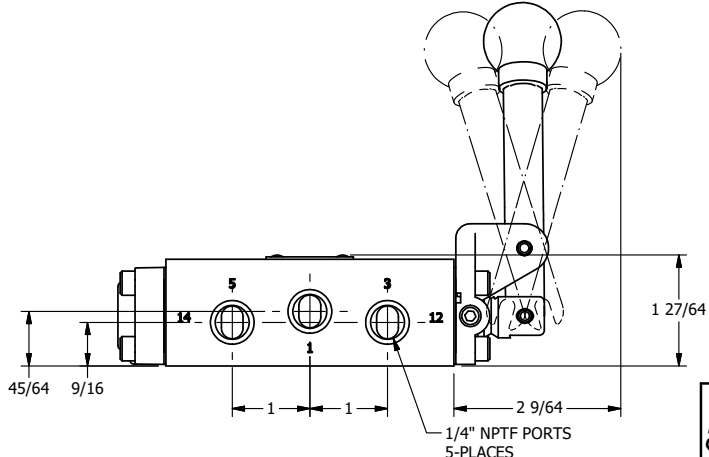

4

3

2

1

AAA
PRODUCTS
INTERNATIONAL

**AAA PRODUCTS
INTERNATIONAL**
7114 Harry Hines Blvd
Dallas, TX 75235

TITLE: 1/4" SIDE PORT, LEVER, 3 POS,
DTNT A, CLSD SPR CTR FRM C,
BNT LVR LFT, HVY DTY

DRAWING NO.:
DIM_HX2BRH