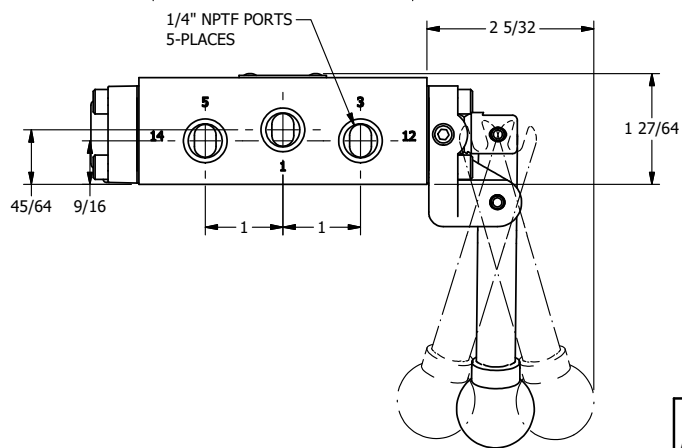

4

3

2

1

B

B

A

A

4

3

2

1

AAA
PRODUCTS
INTERNATIONAL

**AAA PRODUCTS
INTERNATIONAL**
7114 Harry Hines Blvd
Dallas, TX 75235

TITLE: 1/4" SIDE PORT, LEVER, 3 POS,
DTNT A, CLSD SPR CTR FRM C,
BNT LVR LFT, 180D LVR

DRAWING NO.:
DIM_HX2BLT

THE INFORMATION CONTAINED WITHIN THIS DOCUMENT IS PROPRIETARY TO AAA PRODUCTS AND MAY NOT BE DISCLOSED WITHOUT PRIOR WRITTEN CONSENT