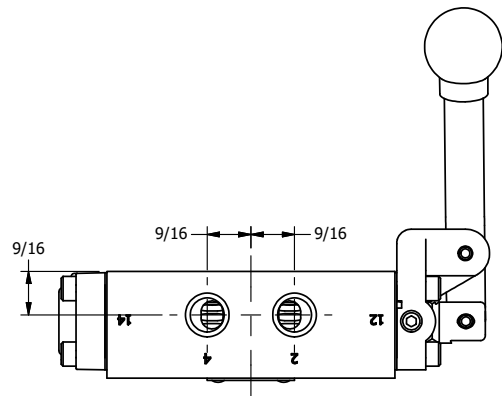

4

3

2

1

B

B

A

A

4

3

2

1

AAA
PRODUCTS
INTERNATIONAL

**AAA PRODUCTS
INTERNATIONAL**
7114 Harry Hines Blvd
Dallas, TX 75235

TITLE: 1/4" SIDE PORT, LEVER, 3 POS,
DTNT A, CLSD SPR CTR FRM C,
BNT LVR LFT, 180D LVR

DRAWING NO.:
DIM_HX2BLT

THE INFORMATION CONTAINED WITHIN THIS DOCUMENT IS PROPRIETARY TO AAA PRODUCTS AND MAY NOT BE DISCLOSED WITHOUT PRIOR WRITTEN CONSENT