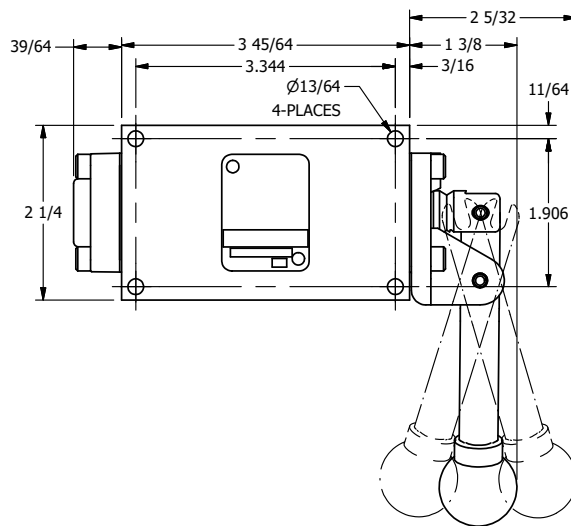

4

3

2

1

AAA
PRODUCTS
INTERNATIONAL

**AAA PRODUCTS
INTERNATIONAL**
7114 Harry Hines Blvd
Dallas, TX 75235

TITLE: 1/4" SIDE PORT, LEVER, 3 POS,
DTNT A, SPR CTR FROM C, CLSD CTR,
BENT LVR LEFT, 270D LEVER

DRAWING NO.:
DIM_HX2BLRT