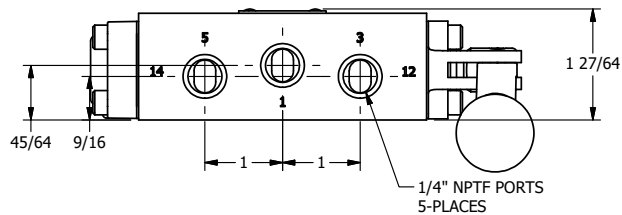

4

3

2

1

AAA
PRODUCTS
INTERNATIONAL

**AAA PRODUCTS
INTERNATIONAL**
7114 Harry Hines Blvd
Dallas, TX 75235

TITLE: 1/4" SIDE PORT, LEVER, 3 POS,
DTNT A, SPR CTR FROM C, CLSD CTR,
BENT LVR LEFT, 270D LEVER

DRAWING NO.:
DIM_HX2BLRT