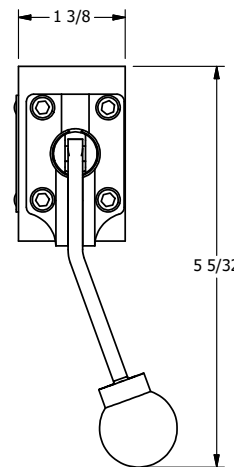

4

3

2

1

AAA
PRODUCTS
INTERNATIONAL

**AAA PRODUCTS
INTERNATIONAL**
7114 Harry Hines Blvd
Dallas, TX 75235

TITLE: 1/4" SIDE PORT, LEVER, 3 POS,
DTNT A, SPR CTR FROM C, CLSD CTR,
BENT LVR LEFT, 270D LEVER

DRAWING NO.:
DIM_HX2BLRT