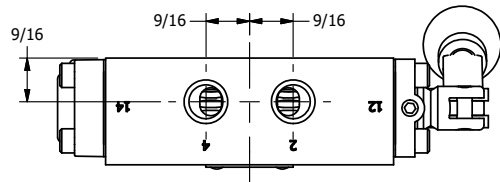

4

3

2

1

AAA
PRODUCTS
INTERNATIONAL

**AAA PRODUCTS
INTERNATIONAL**
7114 Harry Hines Blvd
Dallas, TX 75235

TITLE: 1/4" SIDE PORT, LEVER, 3 POS,
DTNT A, SPR CTR FROM C, CLSD CTR,
BENT LVR LEFT, 270D LEVER

DRAWING NO.:
DIM_HX2BLRT