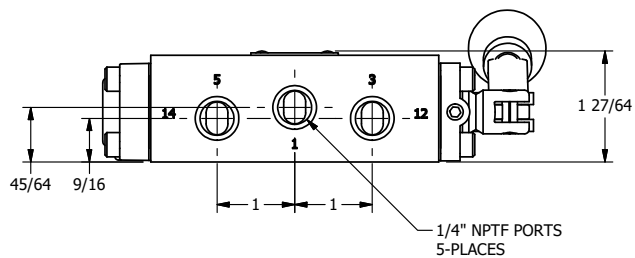

4

3

2

1

AAA
PRODUCTS
INTERNATIONAL

**AAA PRODUCTS
INTERNATIONAL**
7114 Harry Hines Blvd
Dallas, TX 75235

TITLE: 1/4" SIDE PORT, LEVER, 3 POS,
DTNT A, CLSD SPR CTR FRM C,
BNT LVR LFT, 90D LVR

DRAWING NO.:
DIM_HX2BLR