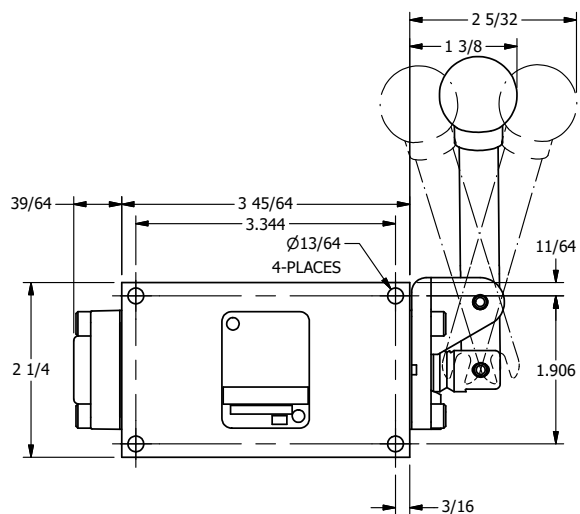

4

3

2

1

AAA
PRODUCTS
INTERNATIONAL

**AAA PRODUCTS
INTERNATIONAL**
7114 Harry Hines Blvd
Dallas, TX 75235

TITLE: 1/4" SIDE PORT, LEVER, 3 POS,
DTNT A, CLSD SPR CTR FRM C,
BNT LVR LFT, 90D LVR

DRAWING NO.:
DIM_HX2BLR