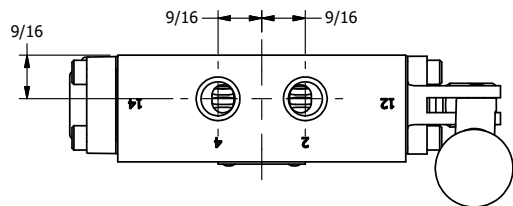

4

3

2

1

AAA
PRODUCTS
INTERNATIONAL

**AAA PRODUCTS
INTERNATIONAL**
7114 Harry Hines Blvd
Dallas, TX 75235

TITLE: 1/4" SIDE PORT, LEVER, 3 POS,
DTNT A, CLSD SPR CTR FRM C,
BNT LVR LFT, 90D LVR

DRAWING NO.:
DIM_HX2BLR