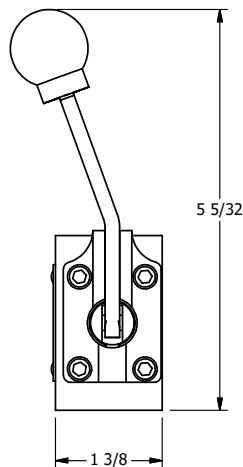

4

3

2

1

AAA
PRODUCTS
INTERNATIONAL

**AAA PRODUCTS
INTERNATIONAL**
7114 Harry Hines Blvd
Dallas, TX 75235

TITLE: 1/4" SIDE PORT, LEVER, 3 POS,
DTNT A, CLSD SPR CTR FRM C,
BNT LVR LFT, 90D LVR

DRAWING NO.:
DIM_HX2BLR