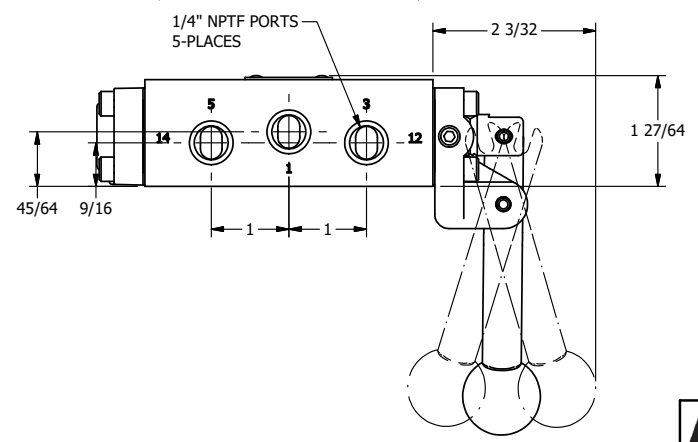

4

3

2

1

B

B

AAA
PRODUCTS
INTERNATIONAL

**AAA PRODUCTS
INTERNATIONAL**
7114 Harry Hines Blvd
Dallas, TX 75235

TITLE: 1/4" SIDE PORT, LEVER, 3 POS,
DTNT A, CLSD SPR CTR FRM C,
BNT LVR LFT, RED KNB, 180D LVR

DRAWING NO.:
DIM_HX2BLJT

4

3

2

1

A

A

THE INFORMATION CONTAINED WITHIN THIS DOCUMENT IS PROPRIETARY TO AAA PRODUCTS AND MAY NOT BE DISCLOSED WITHOUT PRIOR WRITTEN CONSENT