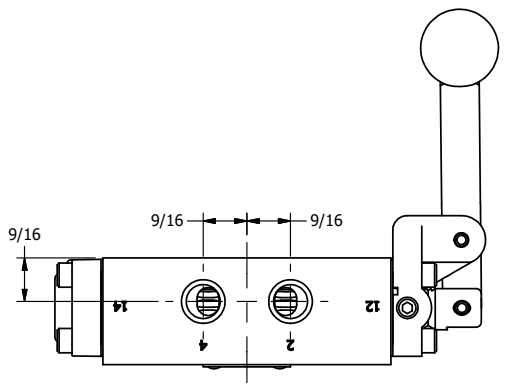

4

3

2

1

B

B

AAA
PRODUCTS
INTERNATIONAL

**AAA PRODUCTS
INTERNATIONAL**
7114 Harry Hines Blvd
Dallas, TX 75235

TITLE: 1/4" SIDE PORT, LEVER, 3 POS,
DTNT A, CLSD SPR CTR FRM C,
BNT LVR LFT, RED KNB, 180D LVR

DRAWING NO.:
DIM_HX2BLJT

4

3

2

1

A

A

THE INFORMATION CONTAINED WITHIN THIS DOCUMENT IS PROPRIETARY TO AAA PRODUCTS AND MAY NOT BE DISCLOSED WITHOUT PRIOR WRITTEN CONSENT