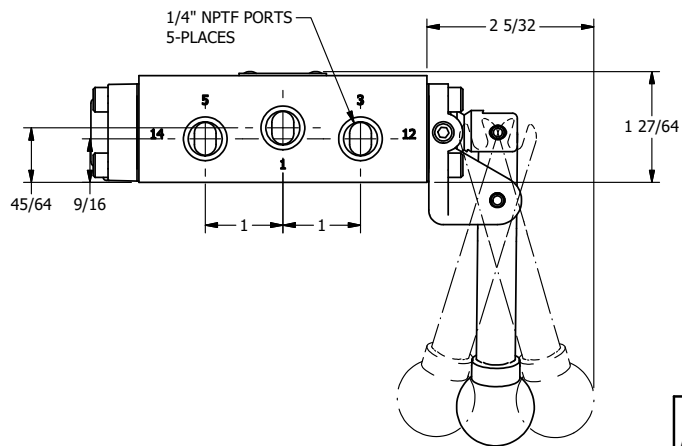

4

3

2

1

B

B

A

A

4

3

2

1

AAA
PRODUCTS
INTERNATIONAL

**AAA PRODUCTS
INTERNATIONAL**
7114 Harry Hines Blvd
Dallas, TX 75235

TITLE: 1/4" SIDE PORT, LEVER, 3 POS,
DTNT A, CLSD SPR CTR FRM C,
BNT LVR LFT, HVY DTY, 180D LVR

DRAWING NO.:
DIM_HX2BLHT

THE INFORMATION CONTAINED WITHIN THIS DOCUMENT IS PROPRIETARY TO AAA PRODUCTS AND MAY NOT BE DISCLOSED WITHOUT PRIOR WRITTEN CONSENT