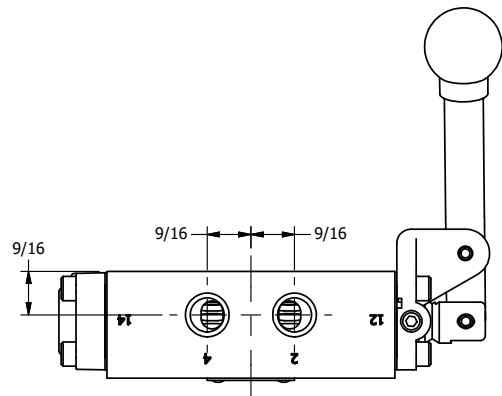

4

3

2

1

B

B

A

A

4

3

2

1

AAA
PRODUCTS
INTERNATIONAL

**AAA PRODUCTS
INTERNATIONAL**
7114 Harry Hines Blvd
Dallas, TX 75235

TITLE: 1/4" SIDE PORT, LEVER, 3 POS,
DTNT A, CLSD SPR CTR FRM C,
BNT LVR LFT, HVY DTY, 180D LVR

DRAWING NO.:
DIM_HX2BLHT

THE INFORMATION CONTAINED WITHIN THIS DOCUMENT IS PROPRIETARY TO AAA PRODUCTS AND MAY NOT BE DISCLOSED WITHOUT PRIOR WRITTEN CONSENT