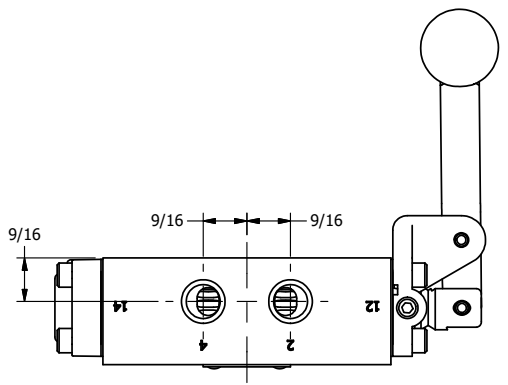

4

3

2

1

B

B

AAA
PRODUCTS
INTERNATIONAL

AAA PRODUCTS INTERNATIONAL
7114 Harry Hines Blvd
Dallas, TX 75235

TITLE: 1/4" SIDE PORT, LEVER, 3 POS,
DTNT A, CLSD SPR CTR FRM C,
BNT LFT, HVY DTY, RED KNB, 180D LVR

DRAWING NO.:
DIM_HX2BLHJT

4

3

2

1

A

A

THE INFORMATION CONTAINED WITHIN THIS DOCUMENT IS PROPRIETARY TO AAA PRODUCTS AND MAY NOT BE DISCLOSED WITHOUT PRIOR WRITTEN CONSENT