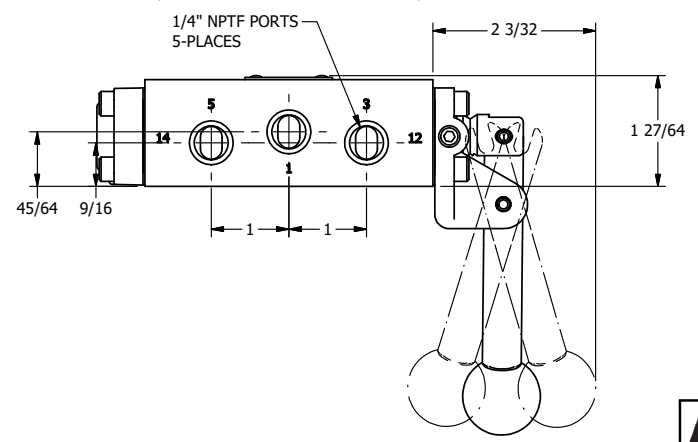

4

3

2

1

B

B

AAA
PRODUCTS
INTERNATIONAL

AAA PRODUCTS INTERNATIONAL
7114 Harry Hines Blvd
Dallas, TX 75235

TITLE: 1/4" SIDE PORT, LEVER, 3 POS,
DTNT A, CLSD SPR CTR FRM C,
BNT LFT, HVY DTY, RED KNB, 180D LVR

DRAWING NO.:
DIM_HX2BLHJT

4

3

2

1

A

A

THE INFORMATION CONTAINED WITHIN THIS DOCUMENT IS PROPRIETARY TO AAA PRODUCTS AND MAY NOT BE DISCLOSED WITHOUT PRIOR WRITTEN CONSENT