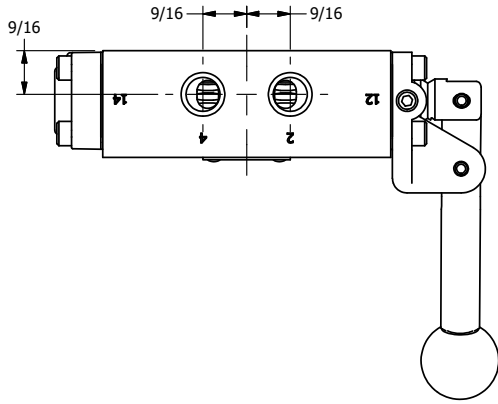

4

3

2

1

AAA
PRODUCTS
INTERNATIONAL

AAA PRODUCTS INTERNATIONAL
7114 Harry Hines Blvd
Dallas, TX 75235

TITLE: 1/4" SIDE PORT, LEVER, 3 POS,
DTNT A, CLSD SPR CTR FRM C,
BNT LVR LFT, HVY DTY, RED KNB

DRAWING NO.:
DIM_HX2BLHJ