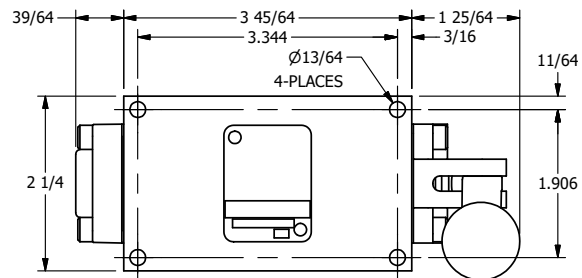

4

3

2

1

AAA
PRODUCTS
INTERNATIONAL

AAA PRODUCTS INTERNATIONAL
7114 Harry Hines Blvd
Dallas, TX 75235

TITLE: 1/4" SIDE PORT, LEVER, 3 POS,
DTNT A, CLSD SPR CTR FRM C,
BNT LVR LFT, HVY DTY, RED KNB

DRAWING NO.:
DIM_HX2BLHJ