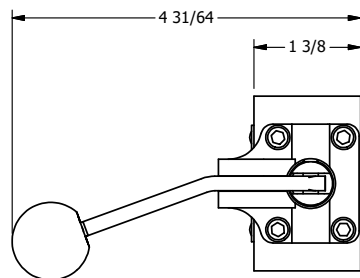

4

3

2

1

AAA
PRODUCTS
INTERNATIONAL

AAA PRODUCTS INTERNATIONAL
7114 Harry Hines Blvd
Dallas, TX 75235

TITLE: 1/4" SIDE PORT, LEVER, 3 POS,
DTNT A, CLSD SPR CTR FRM C,
BNT LVR LFT, HVY DTY, RED KNB

DRAWING NO.:
DIM_HX2BLHJ