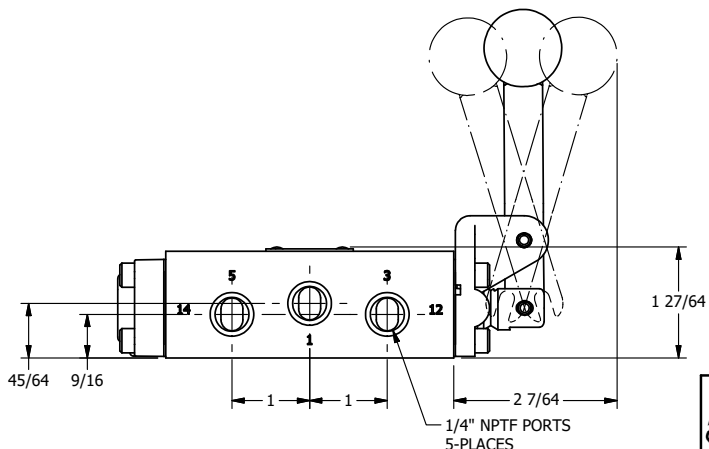

4

3

2

1

AAA
PRODUCTS
INTERNATIONAL

AAA PRODUCTS INTERNATIONAL
7114 Harry Hines Blvd
Dallas, TX 75235

TITLE: 1/4" SIDE PORT, LEVER, 3 POS,
DTNT A, CLSD SPR CTR FRM C,
BNT LVR LFT, HVY DTY, RED KNB

DRAWING NO.:
DIM_HX2BLHJ