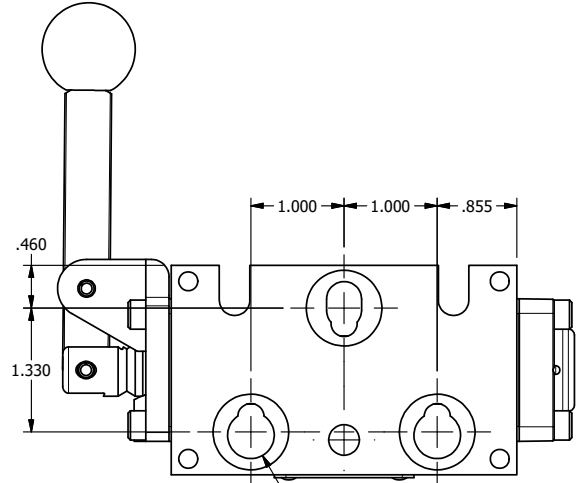

4

3

2

1

3/8" NPTF PORTS  
2-PLACES

TIE ROD LOCATIONS  
3-PLACES

2 13/16

PORTS  
3-PLACES

1 5/16

**AAA**  
PRODUCTS  
INTERNATIONAL  
AAA PRODUCTS  
INTERNATIONAL  
7114 Harry Hines Blvd  
Dallas, TX 75235

TITLE: 3/8" STACK, LEVER, 3 POS,  
DTNT A, CLSD SPR CTR FRM C,  
RED KNB, 180D LVR

DRAWING NO.:  
DIM\_BHX3JT