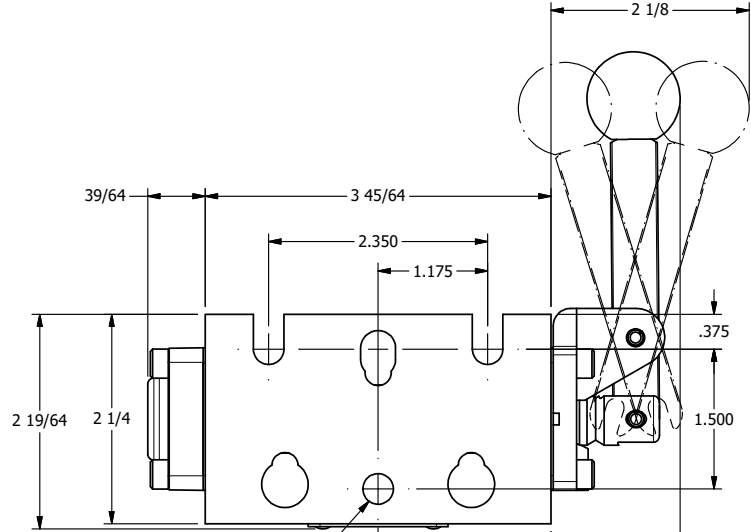

4

3

2

1

3/8" NPTF PORTS  
2-PLACES

TIE ROD LOCATIONS  
3-PLACES

2 13/16

PORTS  
3-PLACES

1 5/16

**AAA**  
PRODUCTS  
INTERNATIONAL  
AAA PRODUCTS  
INTERNATIONAL  
7114 Harry Hines Blvd  
Dallas, TX 75235

TITLE: 3/8" STACK, LEVER, 3 POS,  
DTNT A, CLSD SPR CTR FRM C,  
RED KNB, 180D LVR

DRAWING NO.:  
DIM\_BHX3JT