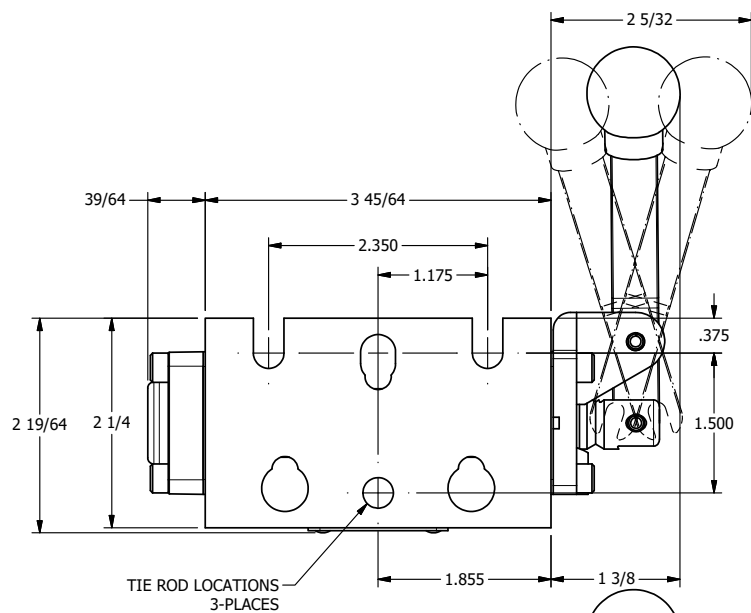

TIE ROD LOCATIONS
3-PLACES

PORTS
3-PLACES

AAA
PRODUCTS
INTERNATIONAL

**AAA PRODUCTS
INTERNATIONAL**
7114 Harry Hines Blvd
Dallas, TX 75235

TITLE: 1/4" STACK, LEVER, 3 POS,
DTNT A, CLSD SPR CTR FRM C,
BNT LVR RT, 180D LVR

DRAWING NO.:
DIM_BHX2BRT

4

3

2

1

THE INFORMATION CONTAINED WITHIN THIS DOCUMENT IS PROPRIETARY TO AAA PRODUCTS AND MAY NOT BE DISCLOSED WITHOUT PRIOR WRITTEN CONSENT