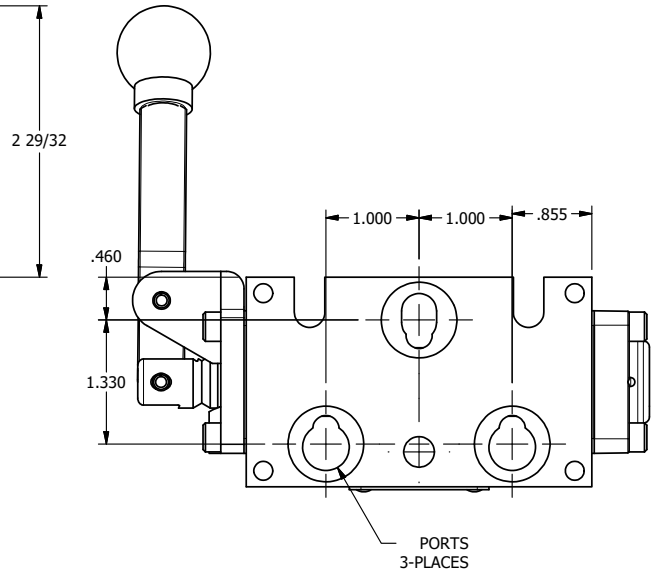

TIE ROD LOCATIONS
3-PLACES

PORTS
3-PLACES

AAA
PRODUCTS
INTERNATIONAL

**AAA PRODUCTS
INTERNATIONAL**
7114 Harry Hines Blvd
Dallas, TX 75235

TITLE: 1/4" STACK, LEVER, 3 POS,
DTNT A, CLSD SPR CTR FRM C,
BNT LVR RT, 180D LVR

DRAWING NO.:
DIM_BHX2BRT

4

3

2

1

THE INFORMATION CONTAINED WITHIN THIS DOCUMENT IS PROPRIETARY TO AAA PRODUCTS AND MAY NOT BE DISCLOSED WITHOUT PRIOR WRITTEN CONSENT