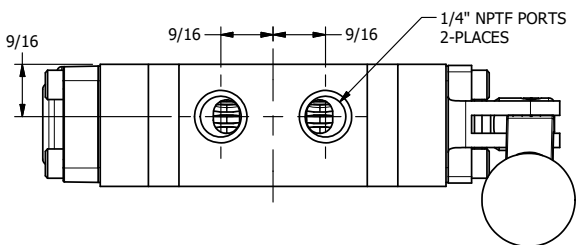

4

3

2

1

B

B

A

A

TIE ROD LOCATIONS
3-PLACES

PORTS
3-PLACES

AAA
PRODUCTS
INTERNATIONAL

**AAA PRODUCTS
INTERNATIONAL**
7114 Harry Hines Blvd
Dallas, TX 75235

TITLE: 1/4" STACK, LEVER, 3 POS,
DTNT A, CLSD SPR CTR FRM C,
BNT LVR RT, 180D LVR

DRAWING NO.:
DIM_BHX2BRT

4

3

2

1

THE INFORMATION CONTAINED WITHIN THIS DOCUMENT IS PROPRIETARY TO AAA PRODUCTS AND MAY NOT BE DISCLOSED WITHOUT PRIOR WRITTEN CONSENT