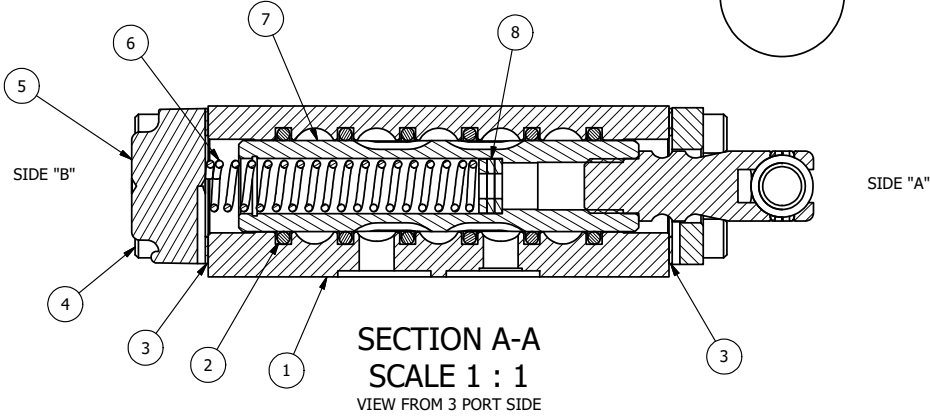

LIMITS ON DIMENSIONS UNLESS OTHERWISE SPECIFIED		2-PL DECIMAL ± .01 3-PL DECIMAL ± .005 FRACTIONAL ± 1/64 ANGULAR ± 1/2°	AAA PRODUCTS INTERNATIONAL 7114 Harry Hines Blvd Dallas, TX 75235	
DRAWN: RMckenna	DATE: 2/2/2025	CHECKED: KWaite		DATE: 2/2/2025
SCALE: 1:1	SHEET: 1 OF 1	RELEASED: HWomack	DATE: 2/2/2025	
TITLE: 1/4" NAMUR, LEVER, 3 POS, DTNT C, REGEN SPR CTR FRM A, RED KNOB, 270D LVR, BR & SS			PART NO.: ZNHW2DJRT REV.:	

THE INFORMATION CONTAINED WITHIN THIS DOCUMENT IS PROPRIETARY TO AAA PRODUCTS AND MAY NOT BE DISCLOSED WITHOUT PRIOR WRITTEN CONSENT

B
A

B
A

4 | 3 | 2 | 1