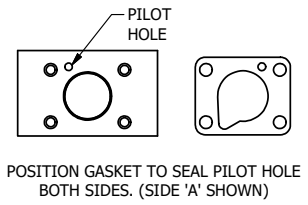

4 | 3 | 2 | 1

NOTES:
1) ALWAYS GIVE VALVE MODEL, AND PART NUMBER WHEN ORDERING PARTS.
2) LUBRICATE DETENT BALL, SPRING AND CLEVIS.

21	1	ZNSPK-2	KIT - SUBPLATE MOUNTING, BRASS NAMUR, (2 EA V-618-SS SCREW, 2 EA V-565 O-RING)
20	1	V-548	O-RING, BUNA-N, 70 DURO, 6MM X 1MM, NAMUR PLUG
19	1	V-547	PLUG, 360 HALF HARD BRASS, NAMUR VALVE
18	1	V-21-SS	SCREW, 1/4-20 X 3/16, SOCKET SET, CUP POINT, 18-8 SS
17	1	DS3-1	SPRING, DETENT, STAINLESS, 1/4" & 3/8" VALVE. LEE SPRING # LC 0298 0 S.
16	1	V-14-SS	BALL, 440C STAINLESS STEEL, 3/16 DIA. FOR DETENT
15	4	V-162-SS	SCREW, 10-24 X 5/8, SOCKET HEAD CAP, STAINLESS STEEL
14	1	HC3-189	CLEVIS - HAND, STAINLESS, 189VY ACTION, 1/4" & 3/8" VALVE
13	1	V-48-SS	PIN, ROLL 3/16 X 9/16 18-8 STAINLESS
12	1	V-542-SS	PIN, ROLL 3/16 X 1/2 NON-MAGNETIC STAINLESS STEEL FOR HE3-4 END CAP
11	1	HL3-SS	HAND LEVER, 303 STAINLESS STEEL, 1/4" & 3/8" VALVE
10	1	V-521	KNOB, RED (BRASS 3/8-16 INSERT), 1" DIA BALL, 1/4" & 3/8" VALVE
9	1	HE3-4D	ENDCAP - HAND, DETENT, 303 STAINLESS, 1/4" & 3/8" STACK VALVE
8	3	V-43	WASHER - SPRING CTR, 302/304 STAINLESS STEEL, 1/4" & 3/8" VALVES
7	1	SSH3D	SPOOL - 'D', 3 POS, REGEN CTR, 1/4" & 3/8" VALVE
6	1	CS3-1	SPRING - CENTERING, 1/4" & 3/8" VALVES
5	1	SEC3-3	END CAP, VENTED, STAINLESS STEEL, 1/4" & 3/8" VALVES
4	4	V-38-SS	SCREW, 10-24 X 3/4, SOCKET HEAD CAP, 18-8 SS
3	2	ECG3	GASKET - END CAP, 1/4" & 3/8" VALVE
2	6	V-39	O-RING, VITON, STD BODY, 1/4" & 3/8" VALVES
1	1	Z2-11	BODY - BRASS, UPPER PILOTS (BUTTON BLEEDER), 1/4" NAMUR
FLG	QTY	PART NO	DESCRIPTION