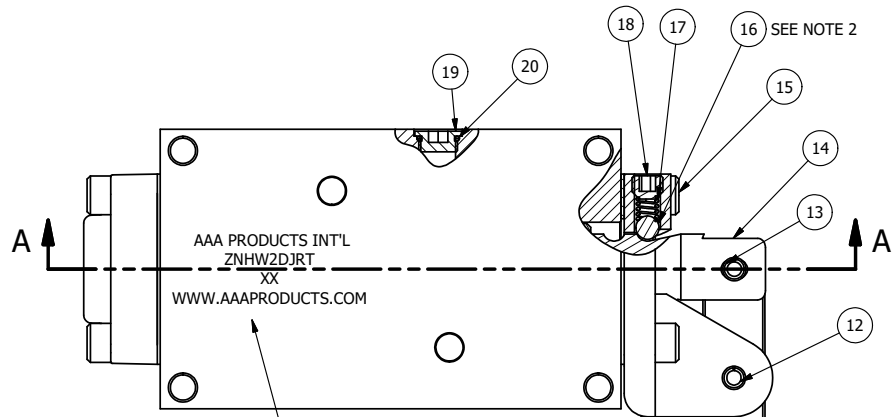

4 | 3 | 2 | 1

NOTES:
1) ALWAYS GIVE VALVE MODEL, AND PART NUMBER WHEN ORDERING PARTS.
2) LUBRICATE DETENT BALL, SPRING AND CLEVIS.

21	1	ZNSPK-2	KIT - SUBPLATE MOUNTING, BRASS NAMUR, (2 EA V-618-SS SCREW, 2 EA V-565 O-RING)
20	1	V-548	O-RING, BUNA-N, 70 DURO, 6MM X 1MM, NAMUR PLUG
19	1	V-547	PLUG, 360 HALF HARD BRASS, NAMUR VALVE
18	1	V-21-SS	SCREW, 1/4-20 X 3/16, SOCKET SET, CUP POINT, 18-8 SS
17	1	DS3-1	SPRING, DETENT, STAINLESS, 1/4" & 3/8" VALVE. LEE SPRING # LC 0298 0 S.
16	1	V-14-SS	BALL, 440C STAINLESS STEEL, 3/16 DIA. FOR DETENT
15	4	V-162-SS	SCREW, 10-24 X 5/8, SOCKET HEAD CAP, STAINLESS STEEL
14	1	HC3-189	CLEVIS - HAND, STAINLESS, 189VY ACTION, 1/4" & 3/8" VALVE
13	1	V-48-SS	PIN, ROLL 3/16 X 9/16 18-8 STAINLESS
12	1	V-542-SS	PIN, ROLL 3/16 X 1/2 NON-MAGNETIC STAINLESS STEEL FOR HE3-4 END CAP
11	1	HL3-SS	HAND LEVER, 303 STAINLESS STEEL, 1/4" & 3/8" VALVE
10	1	V-521	KNOB, RED (BRASS 3/8-16 INSERT), 1" DIA BALL, 1/4" & 3/8" VALVE
9	1	HE3-4D	ENDCAP - HAND, DETENT, 303 STAINLESS, 1/4" & 3/8" STACK VALVE
8	3	V-43	WASHER - SPRING CTR, 302/304 STAINLESS STEEL, 1/4" & 3/8" VALVES
7	1	SSH3D	SPOOL - 'D', 3 POS, REGEN CTR, 1/4" & 3/8" VALVE
6	1	CS3-1	SPRING - CENTERING, 1/4" & 3/8" VALVES
5	1	SEC3-3	END CAP, VENTED, STAINLESS STEEL, 1/4" & 3/8" VALVES
4	4	V-38-SS	SCREW, 10-24 X 3/4, SOCKET HEAD CAP, 18-8 SS
3	2	ECG3	GASKET - END CAP, 1/4" & 3/8" VALVE
2	6	V-39	O-RING, VITON, STD BODY, 1/4" & 3/8" VALVES
1	1	Z2-11	BODY - BRASS, UPPER PILOTS (BUTTON BLEEDER), 1/4" NAMUR
FLG	QTY	PART NO	DESCRIPTION