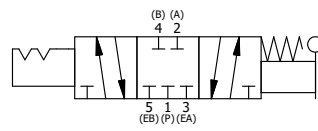

LIMITS ON DIMENSIONS UNLESS OTHERWISE SPECIFIED	2-PL DECIMAL ± .01	AAA PRODUCTS INTERNATIONAL 7114 Harry Hines Blvd Dallas, TX 75235	
	3-PL DECIMAL ± .005		
	FRACTIONAL ± 1/64		
	ANGULAR ± 1/2°		
DRAWN: RMcKenna	DATE: 4/3/2023	CHECKED: KWaite	DATE: 4/3/2023
SCALE: 1 : 1	SHEET: 1 OF 1	RELEASED: HWomack	DATE: 4/3/2023
TITLE: 3/8" SIDE PORT, LEVER, 3 POS, DTNT C, CLSD SPR CTR FRM A, BNT LVR RIGHT, HVY DUTY, RED KNOB		PART NO.: HW3BRHJ	REV.:

THE INFORMATION CONTAINED WITHIN THIS DOCUMENT IS PROPRIETARY TO AAA PRODUCTS AND MAY NOT BE DISCLOSED WITHOUT PRIOR WRITTEN CONSENT