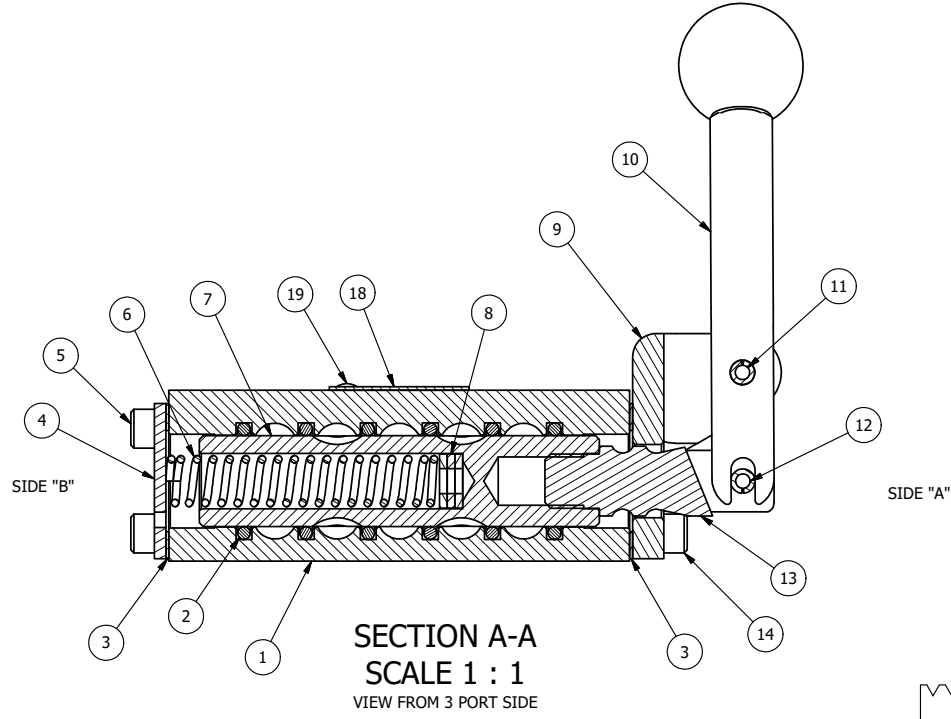

POSITION GASKET ON END OF VALVE SO
MOUNTING HOLES ALIGN
BOTH ENDS (SIDE 'A' SHOWN)

NOTES:
1) ALWAYS GIVE VALVE MODEL, AND PART NUMBER WHEN ORDERING PARTS.
2) LUBRICATE DETENT BALL, SPRING AND CLEVIS.