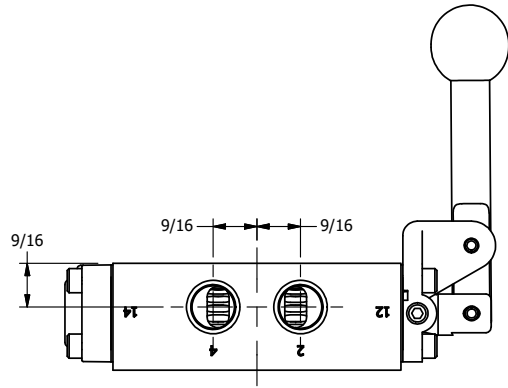

AAA
PRODUCTS
INTERNATIONAL

**AAA PRODUCTS
INTERNATIONAL**
7114 Harry Hines Blvd
Dallas, TX 75235

TITLE: 3/8" SIDE PORT, LEVER, 3 POS,
DETENT C, SPR CTR FROM A,
CLSD CTR SPL, BRASS & SS, 180D LVR

DRAWING NO.:
DIM_ZHW3T