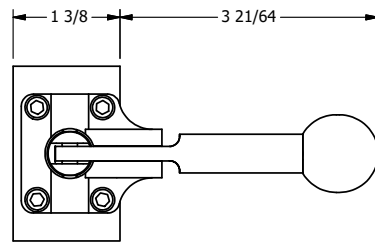

4

3

2

1

B

B

A

A

AAA
PRODUCTS
INTERNATIONAL

**AAA PRODUCTS
INTERNATIONAL**
7114 Harry Hines Blvd
Dallas, TX 75235

TITLE: 3/8" SIDE PORT, LEVER, 3 POS,
DETENT C, SPR CTR FROM A,
CLSD CTR SPL, BRASS & SS, 180D LVR

DRAWING NO.:
DIM_ZHW3T