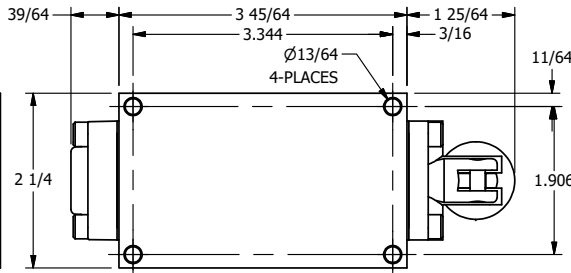

AAA
PRODUCTS
INTERNATIONAL

**AAA PRODUCTS
INTERNATIONAL**
7114 Harry Hines Blvd
Dallas, TX 75235

TITLE: 3/8" SIDE PORT, LEVER, 3 POS,
DETENT C, SPR CTR FROM A,
CLSD CTR SPL, BRASS & SS, 180D LVR

DRAWING NO.:
DIM_ZHW3T