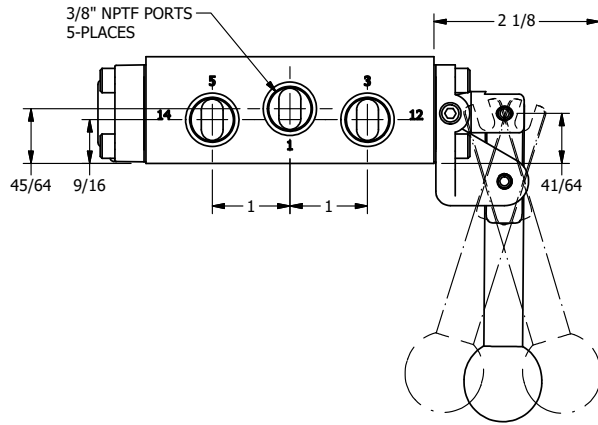

AAA
PRODUCTS
INTERNATIONAL

**AAA PRODUCTS
INTERNATIONAL**
7114 Harry Hines Blvd
Dallas, TX 75235

TITLE: 3/8" SIDE PORT, LEVER, 3 POS,
DETENT C, SPR CTR FROM A,
CLSD CTR SPL, BRASS & SS, 180D LVR

DRAWING NO.:
DIM_ZHW3T