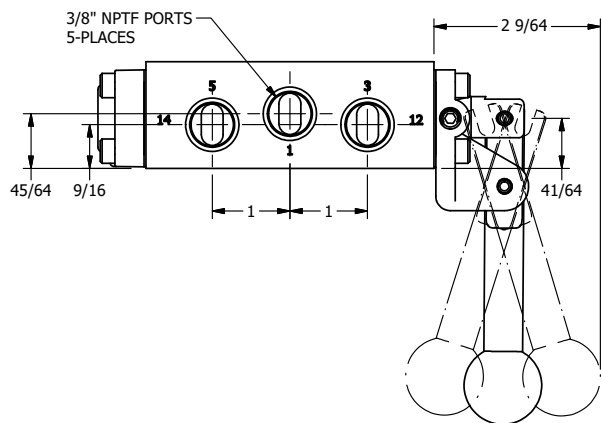

4

3

2

1

B

B

A

A

4

3

2

1

TITLE: 3/8" SIDE PORT, LEVER, 3 POS,
DTNT C, CLSD SPR CTR FRM A,
RED KNOB, 180D LVR, BR & SS

DRAWING NO.:
DIM_ZHW3JT

THE INFORMATION CONTAINED WITHIN THIS DOCUMENT IS PROPRIETARY TO AAA PRODUCTS AND MAY NOT BE DISCLOSED WITHOUT PRIOR WRITTEN CONSENT