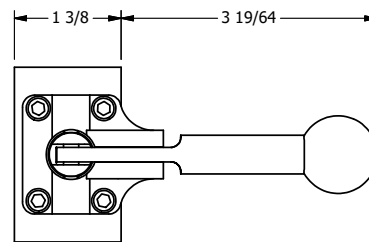

4

3

2

1

B

B

A

A

4

3

2

1

TITLE: 3/8" SIDE PORT, LEVER, 3 POS,
DTNT C, CLSD SPR CTR FRM A,
RED KNOB, 180D LVR, BR & SS

DRAWING NO.:
DIM_ZHW3JT

THE INFORMATION CONTAINED WITHIN THIS DOCUMENT IS PROPRIETARY TO AAA PRODUCTS AND MAY NOT BE DISCLOSED WITHOUT PRIOR WRITTEN CONSENT