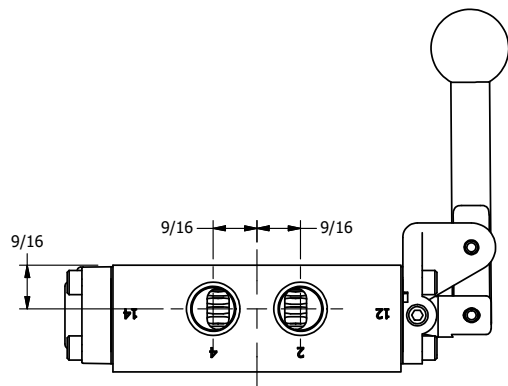

4

3

2

1

B

B

A

A

4

3

2

1

TITLE: 3/8" SIDE PORT, LEVER, 3 POS,
DTNT C, CLSD SPR CTR FRM A,
RED KNOB, 180D LVR, BR & SS

DRAWING NO.:
DIM_ZHW3JT

THE INFORMATION CONTAINED WITHIN THIS DOCUMENT IS PROPRIETARY TO AAA PRODUCTS AND MAY NOT BE DISCLOSED WITHOUT PRIOR WRITTEN CONSENT