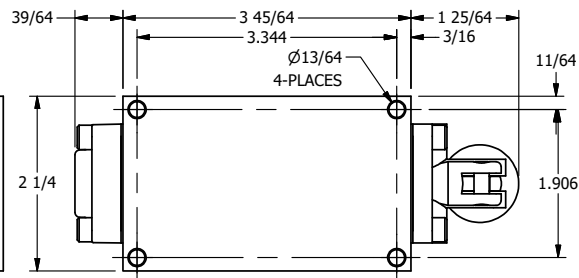

4

3

2

1

B

B

A

A

4

3

2

1

TITLE: 3/8" SIDE PORT, LEVER, 3 POS,
DTNT C, CLSD SPR CTR FRM A,
RED KNOB, 180D LVR, BR & SS

DRAWING NO.:
DIM_ZHW3JT

THE INFORMATION CONTAINED WITHIN THIS DOCUMENT IS PROPRIETARY TO AAA PRODUCTS AND MAY NOT BE DISCLOSED WITHOUT PRIOR WRITTEN CONSENT