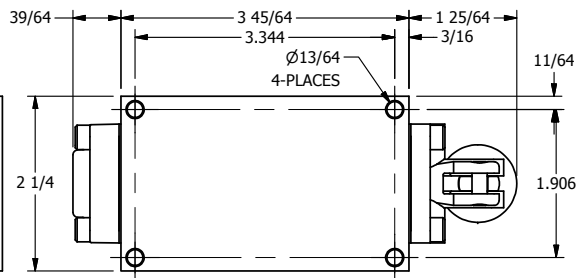

AAA
PRODUCTS
INTERNATIONAL

**AAA PRODUCTS
INTERNATIONAL**
7114 Harry Hines Blvd
Dallas, TX 75235

TITLE: 3/8" SIDE PORT, LEVER, 3 POS,
DETENT C, SPR CTR FROM A,
FLOAT CTR SPL, BR & SS, 180D LVR

DRAWING NO.:
DIM_ZHW3GT