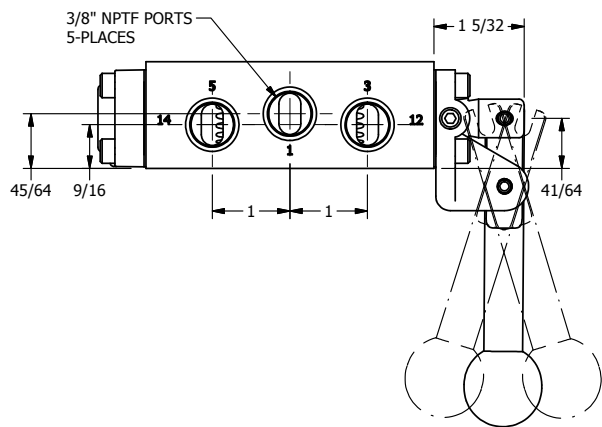

AAA
PRODUCTS
INTERNATIONAL

**AAA PRODUCTS
INTERNATIONAL**
7114 Harry Hines Blvd
Dallas, TX 75235

TITLE: 3/8" SIDE PORT, LEVER, 3 POS,
DETENT C, SPR CTR FROM A,
FLOAT CTR SPL, BR & SS, 180D LVR

DRAWING NO.:
DIM_ZHW3GT