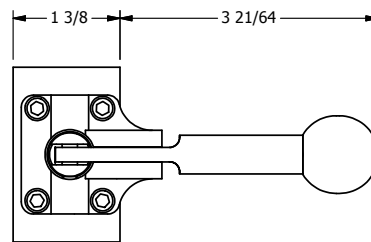

4

3

2

1

B

B

A

A

AAA
PRODUCTS
INTERNATIONAL

**AAA PRODUCTS
INTERNATIONAL**
7114 Harry Hines Blvd
Dallas, TX 75235

TITLE: 3/8" SIDE PORT, LEVER, 3 POS,
DETENT C, SPR CTR FROM A,
FLOAT CTR SPL, BR & SS, 180D LVR

DRAWING NO.:
DIM_ZHW3GT