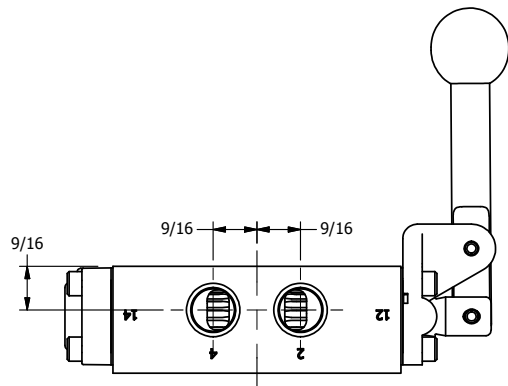

AAA
PRODUCTS
INTERNATIONAL

**AAA PRODUCTS
INTERNATIONAL**
7114 Harry Hines Blvd
Dallas, TX 75235

TITLE: 3/8" SIDE PORT, LEVER, 3 POS,
DETENT C, SPR CTR FROM A,
FLOAT CTR SPL, BR & SS, 180D LVR

DRAWING NO.:
DIM_ZHW3GT