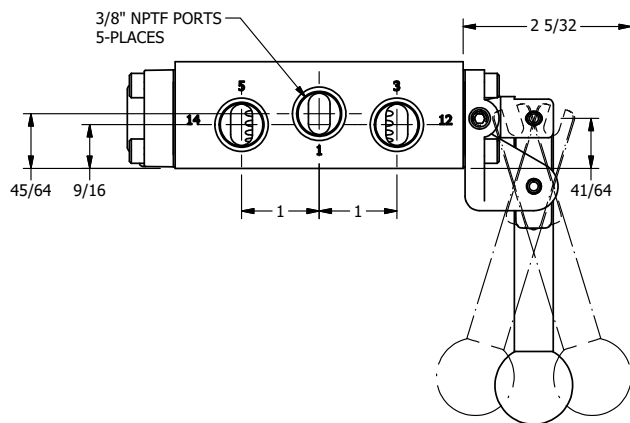

AAA
PRODUCTS
INTERNATIONAL

**AAA PRODUCTS
INTERNATIONAL**
7114 Harry Hines Blvd
Dallas, TX 75235

TITLE: 3/8" SIDE PORT, LEVER, 3 POS,
DTNT C, REGEN SPR CTR FRM A,
RED KNOB, 180D LVR, BR & SS

DRAWING NO.:
DIM_ZHW3GJT