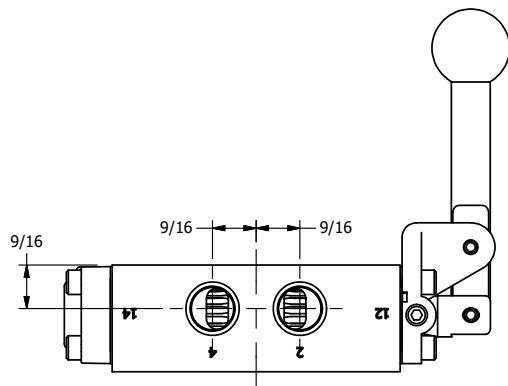

AAA
PRODUCTS
INTERNATIONAL

**AAA PRODUCTS
INTERNATIONAL**
7114 Harry Hines Blvd
Dallas, TX 75235

TITLE: 3/8" SIDE PORT, LEVER, 3 POS,
DTNT C, REGEN SPR CTR FRM A,
RED KNOB, 180D LVR, BR & SS

DRAWING NO.:
DIM_ZHW3GJT