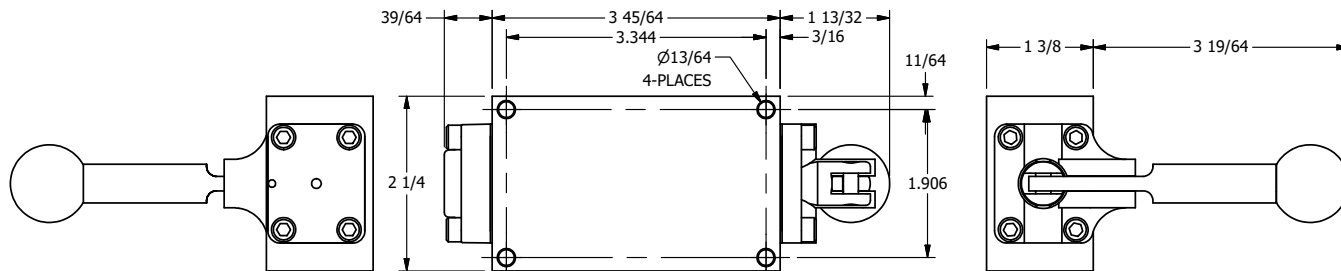

4

3

2

1

B

B

A

A

AAA
PRODUCTS
INTERNATIONAL

**AAA PRODUCTS
INTERNATIONAL**
7114 Harry Hines Blvd
Dallas, TX 75235

TITLE: 3/8" SIDE PORT, LEVER, 3 POS,
DTNT C, REGEN SPR CTR FRM A,
RED KNOB, 180D LVR, BR & SS

DRAWING NO.:
DIM_ZHW3GJT