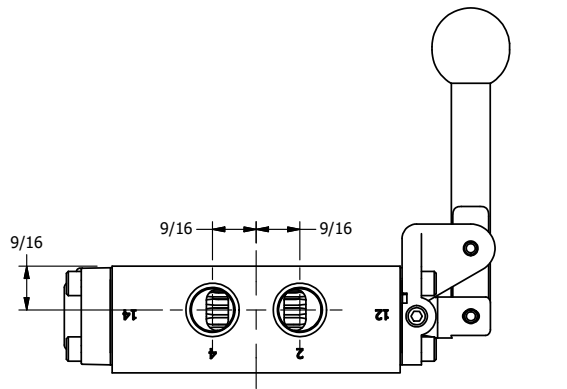

**AAA**  
PRODUCTS  
INTERNATIONAL

**AAA PRODUCTS INTERNATIONAL**  
7114 Harry Hines Blvd  
Dallas, TX 75235

TITLE: 3/8" SIDE PORT, LEVER, 3 POS,  
DETENT C, SPR CTR FROM A,  
REGEN CTR SPL, BR & SS, 180D LVR