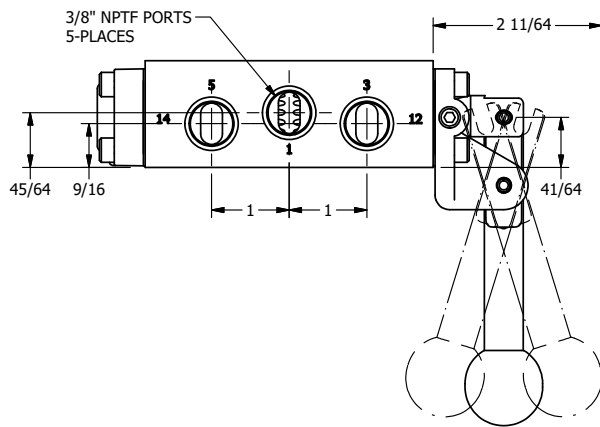

**AAA**  
PRODUCTS  
INTERNATIONAL

**AAA PRODUCTS INTERNATIONAL**  
7114 Harry Hines Blvd  
Dallas, TX 75235

TITLE: 3/8" SIDE PORT, LEVER, 3 POS,  
DETENT C, SPR CTR FROM A,  
REGEN CTR SPL, BR & SS, 180D LVR

DRAWING NO.:  
DIM\_ZHW3DT

THE INFORMATION CONTAINED WITHIN THIS DOCUMENT IS PROPRIETARY TO AAA PRODUCTS AND MAY NOT BE DISCLOSED WITHOUT PRIOR WRITTEN CONSENT

4

3

2

1