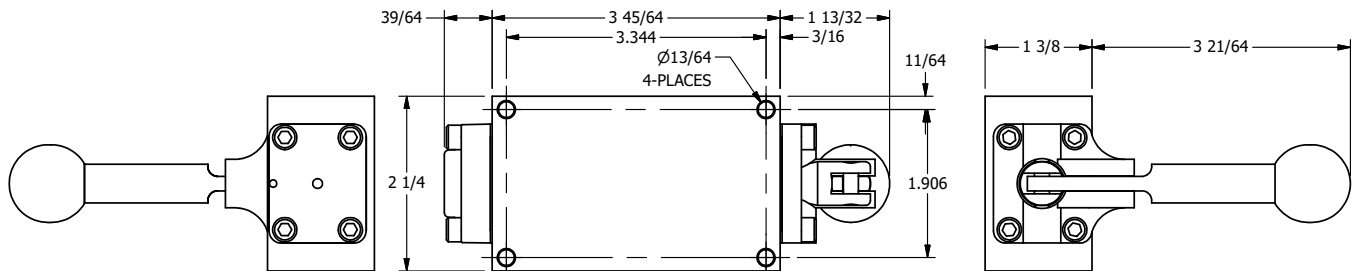

**AAA**  
PRODUCTS  
INTERNATIONAL

**AAA PRODUCTS INTERNATIONAL**  
7114 Harry Hines Blvd  
Dallas, TX 75235

TITLE: 3/8" SIDE PORT, LEVER, 3 POS,  
DETENT C, SPR CTR FROM A,  
REGEN CTR SPL, BR & SS, 180D LVR