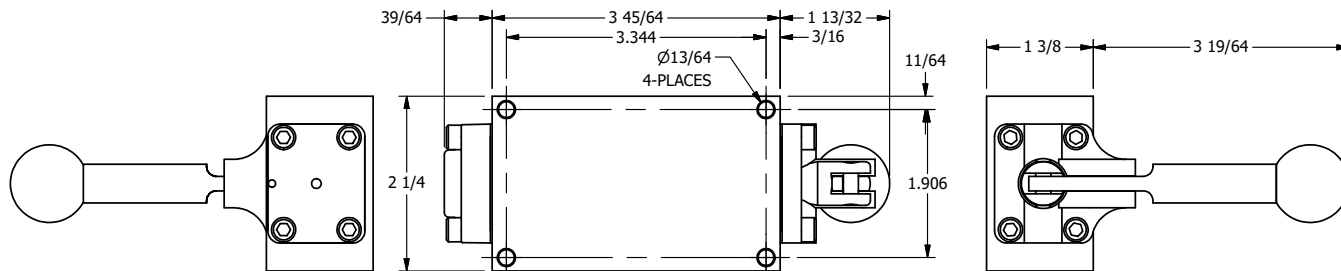

4

3

2

1

B

B

A

A

AAA
PRODUCTS
INTERNATIONAL

**AAA PRODUCTS
INTERNATIONAL**
7114 Harry Hines Blvd
Dallas, TX 75235

TITLE: 3/8" SIDE PORT, LEVER, 3 POS,
DTNT C, REGEN SPR CTR FRM A,
RED KNOB, 180D LVR, BR & SS

DRAWING NO.:
DIM_ZHW3DJT