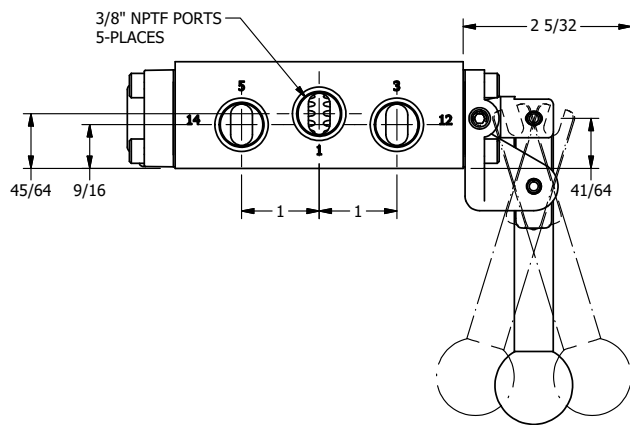

AAA
PRODUCTS
INTERNATIONAL

**AAA PRODUCTS
INTERNATIONAL**
7114 Harry Hines Blvd
Dallas, TX 75235

TITLE: 3/8" SIDE PORT, LEVER, 3 POS,
DTNT C, REGEN SPR CTR FRM A,
RED KNOB, 180D LVR, BR & SS

DRAWING NO.:
DIM_ZHW3DJT