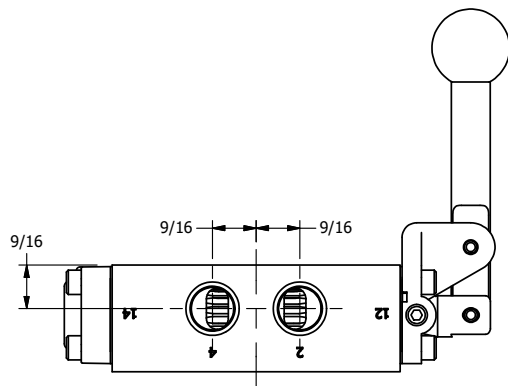

AAA
PRODUCTS
INTERNATIONAL

**AAA PRODUCTS
INTERNATIONAL**
7114 Harry Hines Blvd
Dallas, TX 75235

TITLE: 3/8" SIDE PORT, LEVER, 3 POS,
DTNT C, REGEN SPR CTR FRM A,
RED KNOB, 180D LVR, BR & SS

DRAWING NO.:
DIM_ZHW3DJT