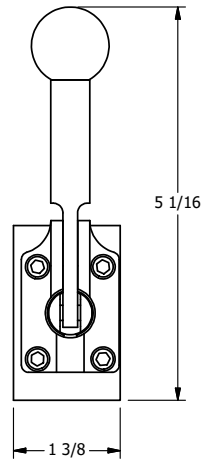

4

3

2

1

B

B

A

A

4

3

2

1

**AAA**  
PRODUCTS  
INTERNATIONAL

**AAA PRODUCTS  
INTERNATIONAL**  
7114 Harry Hines Blvd  
Dallas, TX 75235

TITLE: 3/4" SIDE PORT, LEVER, 3 POS,  
DTNT C, REGEN SPR CTR FRM A,  
RED KNOB, 90D LVR, BR & SS

DRAWING NO.:  
DIM\_ZHW3DJR

THE INFORMATION CONTAINED WITHIN THIS DOCUMENT IS PROPRIETARY TO AAA PRODUCTS AND MAY NOT BE DISCLOSED WITHOUT PRIOR WRITTEN CONSENT