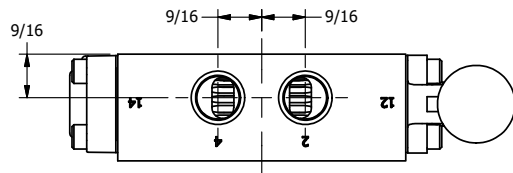

4

3

2

1

B

B

A

A

4

3

2

1

AAA
PRODUCTS
INTERNATIONAL

**AAA PRODUCTS
INTERNATIONAL**
7114 Harry Hines Blvd
Dallas, TX 75235

TITLE: 3/4" SIDE PORT, LEVER, 3 POS,
DTNT C, REGEN SPR CTR FRM A,
RED KNOB, 90D LVR, BR & SS

DRAWING NO.:
DIM_ZHW3DJR

THE INFORMATION CONTAINED WITHIN THIS DOCUMENT IS PROPRIETARY TO AAA PRODUCTS AND MAY NOT BE DISCLOSED WITHOUT PRIOR WRITTEN CONSENT