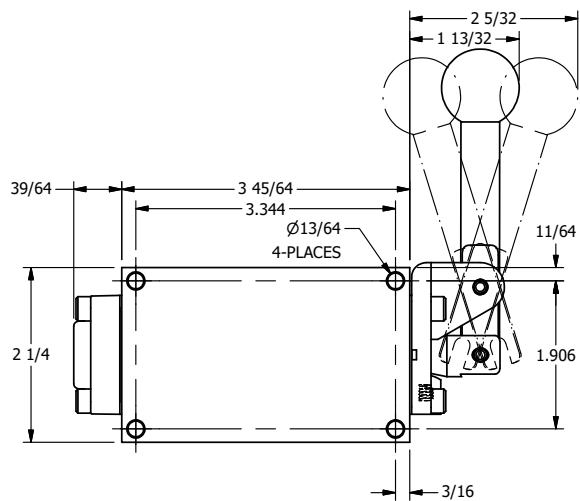

4

3

2

1

B

B

A

A

4

3

2

1

AAA
PRODUCTS
INTERNATIONAL

**AAA PRODUCTS
INTERNATIONAL**
7114 Harry Hines Blvd
Dallas, TX 75235

TITLE: 3/4" SIDE PORT, LEVER, 3 POS,
DTNT C, REGEN SPR CTR FRM A,
RED KNOB, 90D LVR, BR & SS

DRAWING NO.:
DIM_ZHW3DJR

THE INFORMATION CONTAINED WITHIN THIS DOCUMENT IS PROPRIETARY TO AAA PRODUCTS AND MAY NOT BE DISCLOSED WITHOUT PRIOR WRITTEN CONSENT