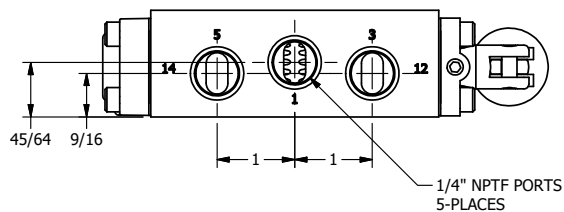

4

3

2

1

**AAA**  
PRODUCTS  
INTERNATIONAL

**AAA PRODUCTS  
INTERNATIONAL**  
7114 Harry Hines Blvd  
Dallas, TX 75235

TITLE: 3/4" SIDE PORT, LEVER, 3 POS,  
DTNT C, REGEN SPR CTR FRM A,  
RED KNOB, 90D LVR, BR & SS