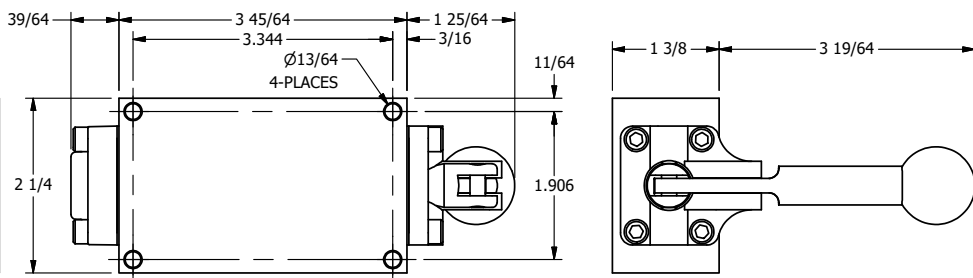

4

3

2

1

B

B

A

A

4

3

2

1

AAA
PRODUCTS
INTERNATIONAL

**AAA PRODUCTS
INTERNATIONAL**
7114 Harry Hines Blvd
Dallas, TX 75235

TITLE: 1/4" SIDE PORT, LEVER, 3 POS,
DTNT C, CLSD SPR CTR FRM A,
RED KNOB, 180D LVR, BR & SS

DRAWING NO.:
DIM_ZHW2JT

THE INFORMATION CONTAINED WITHIN THIS DOCUMENT IS PROPRIETARY TO AAA PRODUCTS AND MAY NOT BE DISCLOSED WITHOUT PRIOR WRITTEN CONSENT