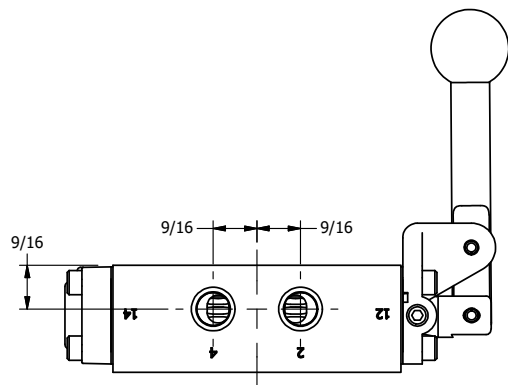

4

3

2

1

B

B

A

A

4

3

2

1

AAA
PRODUCTS
INTERNATIONAL

**AAA PRODUCTS
INTERNATIONAL**
7114 Harry Hines Blvd
Dallas, TX 75235

TITLE: 1/4" SIDE PORT, LEVER, 3 POS,
DTNT C, CLSD SPR CTR FRM A,
RED KNOB, 180D LVR, BR & SS

DRAWING NO.:
DIM_ZHW2JT

THE INFORMATION CONTAINED WITHIN THIS DOCUMENT IS PROPRIETARY TO AAA PRODUCTS AND MAY NOT BE DISCLOSED WITHOUT PRIOR WRITTEN CONSENT