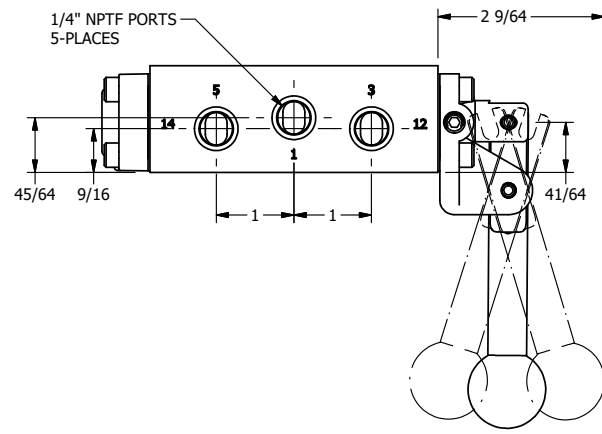

4

3

2

1

B

B

A

A

4

3

2

1

AAA
PRODUCTS
INTERNATIONAL

**AAA PRODUCTS
INTERNATIONAL**
7114 Harry Hines Blvd
Dallas, TX 75235

TITLE: 1/4" SIDE PORT, LEVER, 3 POS,
DTNT C, CLSD SPR CTR FRM A,
RED KNOB, 180D LVR, BR & SS

DRAWING NO.:
DIM_ZHW2JT

THE INFORMATION CONTAINED WITHIN THIS DOCUMENT IS PROPRIETARY TO AAA PRODUCTS AND MAY NOT BE DISCLOSED WITHOUT PRIOR WRITTEN CONSENT