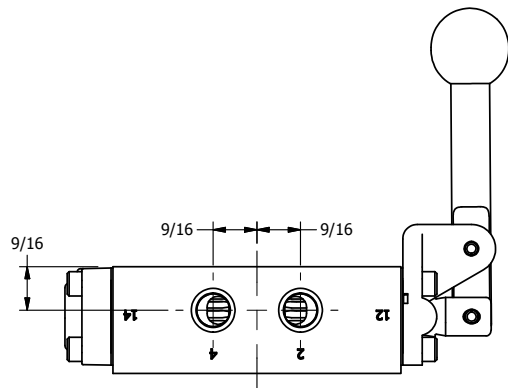

4

3

2

1

B

B

A

A

4

3

2

1

AAA
PRODUCTS
INTERNATIONAL

**AAA PRODUCTS
INTERNATIONAL**
7114 Harry Hines Blvd
Dallas, TX 75235

TITLE: 1/4" SIDE PORT, LEVER, 3 POS,
DETENT C, SPR CTR FROM A,
FLOAT CTR SPL, BR & SS, 180D LVR

DRAWING NO.:
DIM_ZHW2GT

THE INFORMATION CONTAINED WITHIN THIS DOCUMENT IS PROPRIETARY TO AAA PRODUCTS AND MAY NOT BE DISCLOSED WITHOUT PRIOR WRITTEN CONSENT