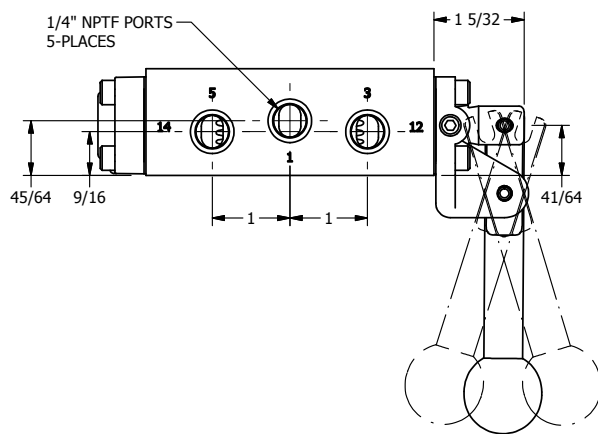

4

3

2

1

B

B

A

A

4

3

2

1

AAA
PRODUCTS
INTERNATIONAL

**AAA PRODUCTS
INTERNATIONAL**
7114 Harry Hines Blvd
Dallas, TX 75235

TITLE: 1/4" SIDE PORT, LEVER, 3 POS,
DETENT C, SPR CTR FROM A,
FLOAT CTR SPL, BR & SS, 180D LVR

DRAWING NO.:
DIM_ZHW2GT

THE INFORMATION CONTAINED WITHIN THIS DOCUMENT IS PROPRIETARY TO AAA PRODUCTS AND MAY NOT BE DISCLOSED WITHOUT PRIOR WRITTEN CONSENT