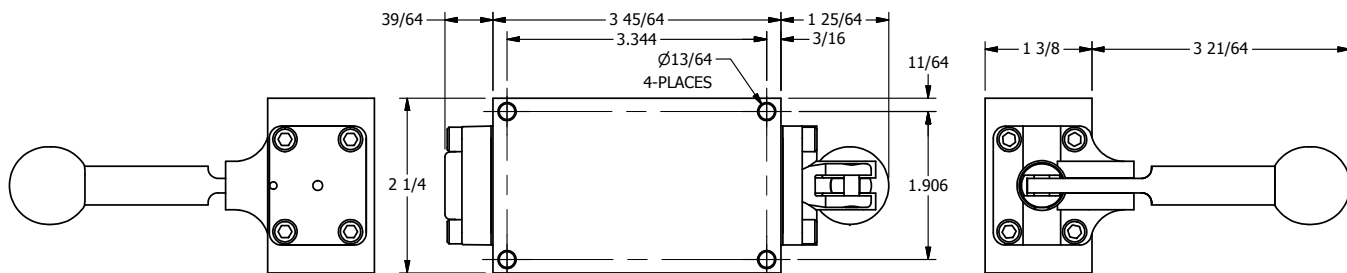

4

3

2

1

B

B

A

A

4

3

2

1

**AAA**  
PRODUCTS  
INTERNATIONAL

**AAA PRODUCTS  
INTERNATIONAL**  
7114 Harry Hines Blvd  
Dallas, TX 75235

TITLE: 1/4" SIDE PORT, LEVER, 3 POS,  
DETENT C, SPR CTR FROM A,  
FLOAT CTR SPL, BR & SS, 180D LVR