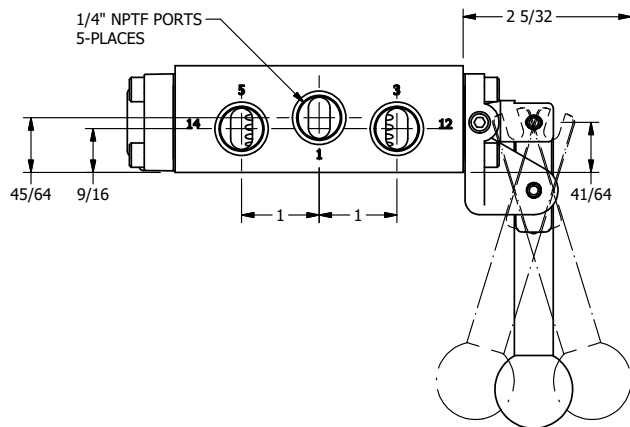

AAA
PRODUCTS
INTERNATIONAL

**AAA PRODUCTS
INTERNATIONAL**
7114 Harry Hines Blvd
Dallas, TX 75235

TITLE: 1/4" SIDE PORT, LEVER, 3 POS,
DTNT C, REGEN SPR CTR FRM A,
RED KNOB, 180D LVR, BR & SS

DRAWING NO.:
DIM_ZHW2GJT