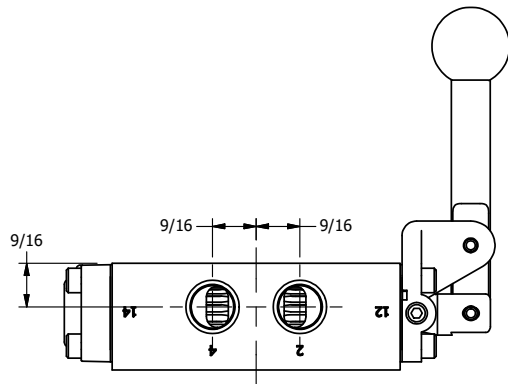

4

3

2

1

B

B

A

A

AAA
PRODUCTS
INTERNATIONAL

**AAA PRODUCTS
INTERNATIONAL**
7114 Harry Hines Blvd
Dallas, TX 75235

TITLE: 1/4" SIDE PORT, LEVER, 3 POS,
DTNT C, REGEN SPR CTR FRM A,
RED KNOB, 180D LVR, BR & SS

DRAWING NO.:
DIM_ZHW2GJT

4

3

2

1

A

A

THE INFORMATION CONTAINED WITHIN THIS DOCUMENT IS PROPRIETARY TO AAA PRODUCTS AND MAY NOT BE DISCLOSED WITHOUT PRIOR WRITTEN CONSENT