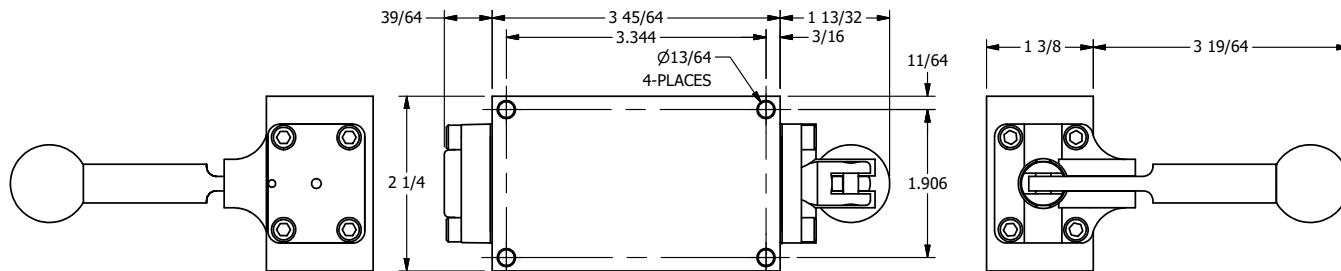

4

3

2

1

B

B

A

A

AAA
PRODUCTS
INTERNATIONAL

**AAA PRODUCTS
INTERNATIONAL**
7114 Harry Hines Blvd
Dallas, TX 75235

TITLE: 1/4" SIDE PORT, LEVER, 3 POS,
DTNT C, REGEN SPR CTR FRM A,
RED KNOB, 180D LVR, BR & SS

DRAWING NO.:
DIM_ZHW2GJT