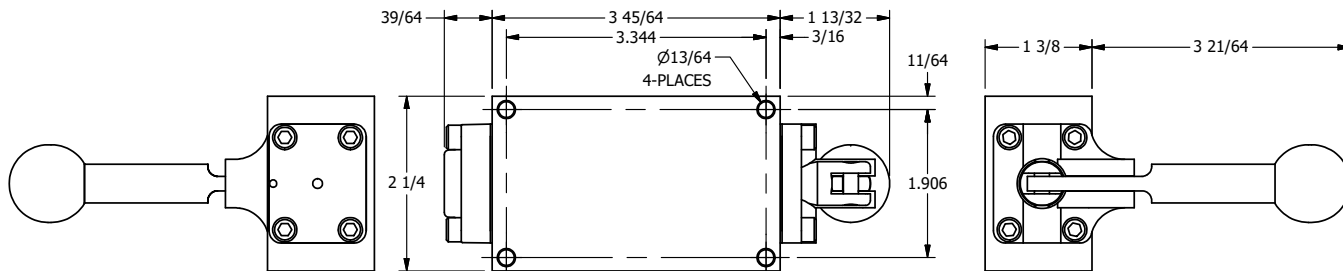

4

3

2

1

B

B

A

A

AAA
PRODUCTS
INTERNATIONAL

**AAA PRODUCTS
INTERNATIONAL**
7114 Harry Hines Blvd
Dallas, TX 75235

TITLE: 1/4" SIDE PORT, LEVER, 3 POS,
DETENT C, SPR CTR FROM A,
REGEN CTR SPL, BR & SS, 180D LVR

DRAWING NO.:
DIM_ZHW2DT