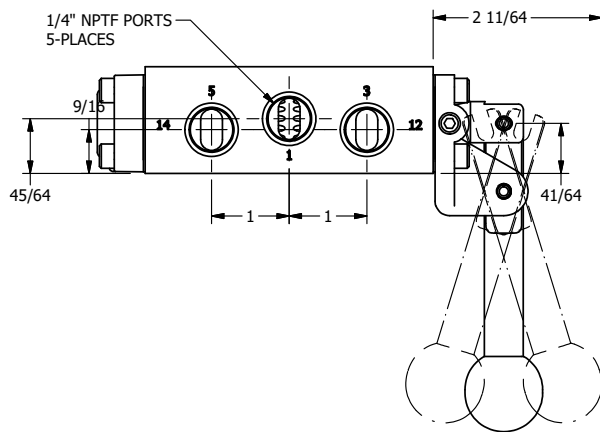

AAA
PRODUCTS
INTERNATIONAL

**AAA PRODUCTS
INTERNATIONAL**
7114 Harry Hines Blvd
Dallas, TX 75235

TITLE: 1/4" SIDE PORT, LEVER, 3 POS,
DETENT C, SPR CTR FROM A,
REGEN CTR SPL, BR & SS, 180D LVR

DRAWING NO.:
DIM_ZHW2DT