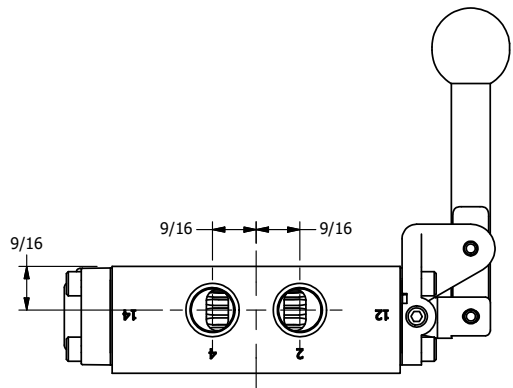

AAA
PRODUCTS
INTERNATIONAL

**AAA PRODUCTS
INTERNATIONAL**
7114 Harry Hines Blvd
Dallas, TX 75235

TITLE: 1/4" SIDE PORT, LEVER, 3 POS,
DETENT C, SPR CTR FROM A,
REGEN CTR SPL, BR & SS, 180D LVR

DRAWING NO.:
DIM_ZHW2DT