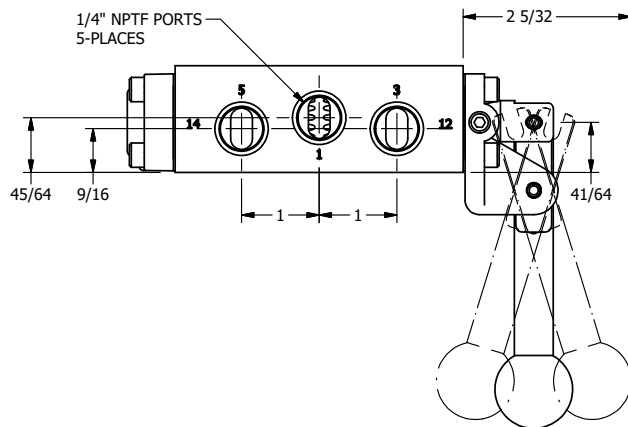

AAA
PRODUCTS
INTERNATIONAL

**AAA PRODUCTS
INTERNATIONAL**
7114 Harry Hines Blvd
Dallas, TX 75235

TITLE: 1/4" SIDE PORT, LEVER, 3 POS,
DTNT C, REGEN SPR CTR FRM A,
RED KNOB, 180D LVR, BR & SS

DRAWING NO.:
DIM_ZHW2DJT