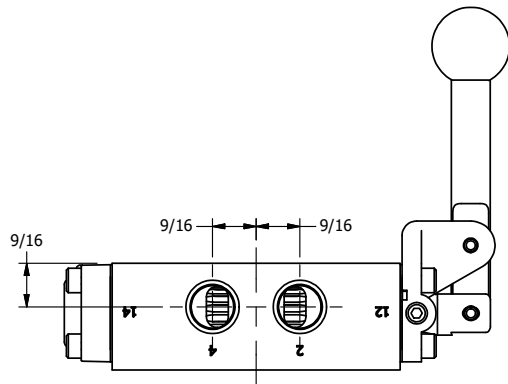

AAA
PRODUCTS
INTERNATIONAL

**AAA PRODUCTS
INTERNATIONAL**
7114 Harry Hines Blvd
Dallas, TX 75235

TITLE: 1/4" SIDE PORT, LEVER, 3 POS,
DTNT C, REGEN SPR CTR FRM A,
RED KNOB, 180D LVR, BR & SS

DRAWING NO.:
DIM_ZHW2DJT