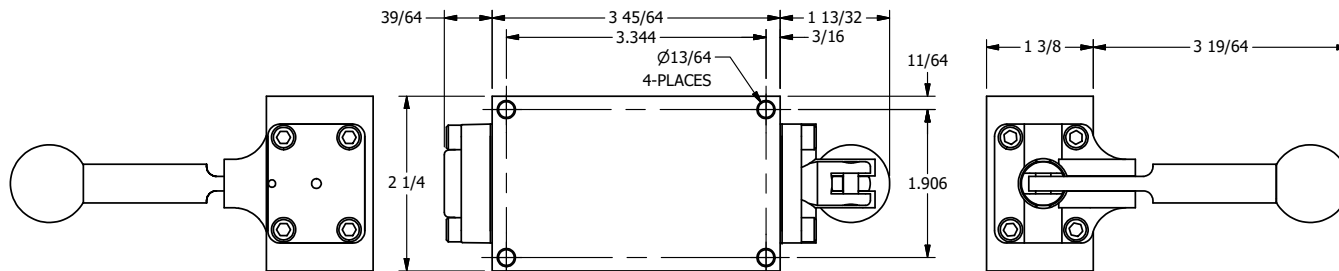

4

3

2

1

B

B

A

A

AAA
PRODUCTS
INTERNATIONAL

**AAA PRODUCTS
INTERNATIONAL**
7114 Harry Hines Blvd
Dallas, TX 75235

TITLE: 1/4" SIDE PORT, LEVER, 3 POS,
DTNT C, REGEN SPR CTR FRM A,
RED KNOB, 180D LVR, BR & SS

DRAWING NO.:
DIM_ZHW2DJT