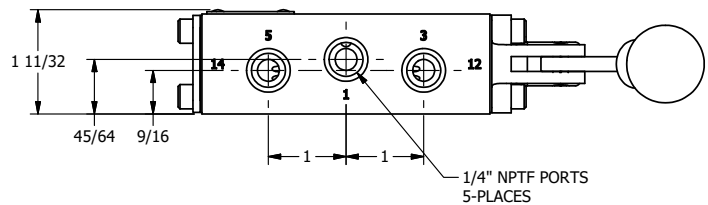

4 3 2 1

B

B

A

A

4 3 2 1

A

A

**AAA**  
PRODUCTS  
INTERNATIONAL

**AAA PRODUCTS  
INTERNATIONAL**  
7114 Harry Hines Blvd  
Dallas, TX 75235

TITLE: 1/4" NAMUR, LEVER, 3 POS,  
DTNT C, REGEN SPR CTR FRM A,  
CRVD LVR, 270D LVR

DRAWING NO.:  
DIM\_NHW2GCRT