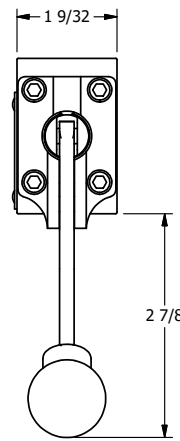

4 3 2 1

B

B

A

A

4 3 2 1

A

A

**AAA**  
PRODUCTS  
INTERNATIONAL

**AAA PRODUCTS  
INTERNATIONAL**  
7114 Harry Hines Blvd  
Dallas, TX 75235

TITLE: 1/4" NAMUR, LEVER, 3 POS,  
DTNT C, REGEN SPR CTR FRM A,  
CRVD LVR, 270D LVR

DRAWING NO.:  
DIM\_NHW2GCRT