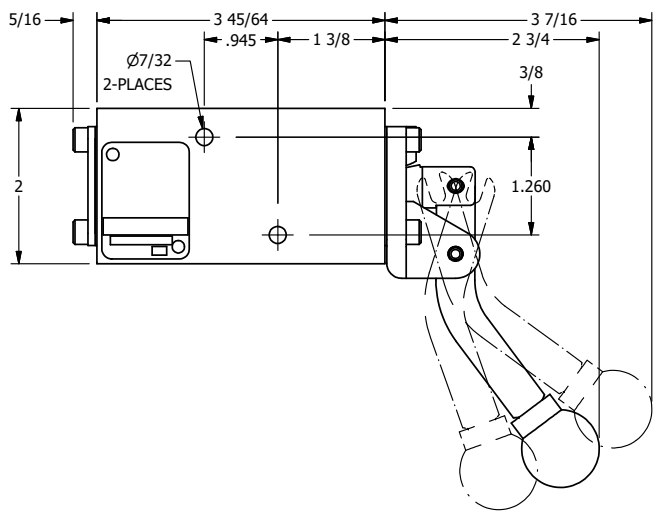

4 3 2 1

B

B

A

A

4 3 2 1

A

A

AAA
PRODUCTS
INTERNATIONAL

**AAA PRODUCTS
INTERNATIONAL**
7114 Harry Hines Blvd
Dallas, TX 75235

TITLE: 1/4" NAMUR, LEVER, 3 POS,
DTNT C, REGEN SPR CTR FRM A,
CRVD LVR, 270D LVR

DRAWING NO.:
DIM_NHW2GCRT

THE INFORMATION CONTAINED WITHIN THIS DOCUMENT IS PROPRIETARY TO AAA PRODUCTS AND MAY NOT BE DISCLOSED WITHOUT PRIOR WRITTEN CONSENT