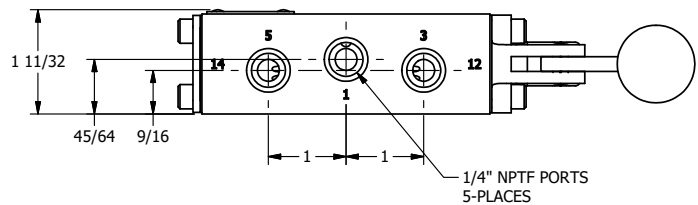

4 3 2 1

B

B

A

A

4 3 2 1

A

A

**AAA**  
PRODUCTS  
INTERNATIONAL

**AAA PRODUCTS INTERNATIONAL**  
7114 Harry Hines Blvd  
Dallas, TX 75235

TITLE: 1/4" NAMUR, LEVER, 3 POS,  
SPR REGEN CTR FRM A, DTNT C,  
CRVD LVR, RED KNOB, 270D LVR