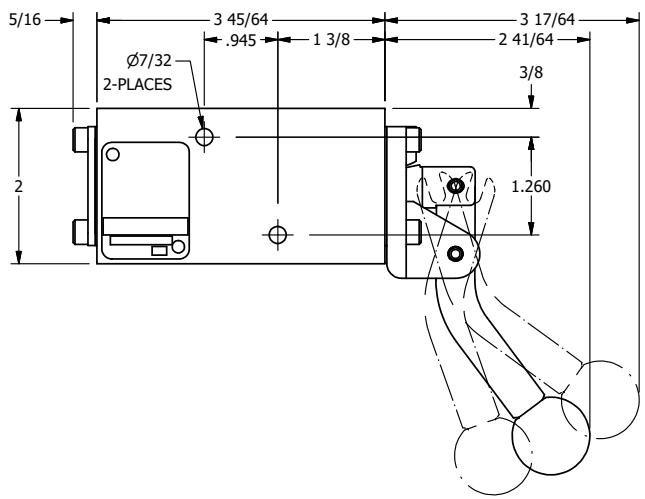

4 3 2 1

B

B

A

A

4 3 2 1

A

A

AAA
PRODUCTS
INTERNATIONAL

AAA PRODUCTS INTERNATIONAL
7114 Harry Hines Blvd
Dallas, TX 75235

TITLE: 1/4" NAMUR, LEVER, 3 POS,
SPR REGEN CTR FRM A, DTNT C,
CRVD LVR, RED KNOB, 270D LVR

DRAWING NO.:
DIM_NHW2GCJRT

THE INFORMATION CONTAINED WITHIN THIS DOCUMENT IS PROPRIETARY TO AAA PRODUCTS AND MAY NOT BE DISCLOSED WITHOUT PRIOR WRITTEN CONSENT