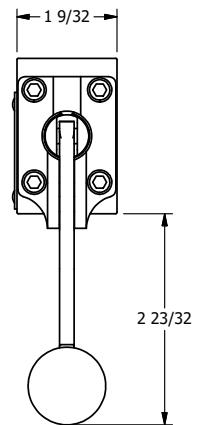

4 3 2 1

B

B

A

A

4 3 2 1

A

A

**AAA**  
PRODUCTS  
INTERNATIONAL

**AAA PRODUCTS INTERNATIONAL**  
7114 Harry Hines Blvd  
Dallas, TX 75235

TITLE: 1/4" NAMUR, LEVER, 3 POS,  
SPR REGEN CTR FRM A, DTNT C,  
CRVD LVR, RED KNOB, 270D LVR

DRAWING NO.:  
DIM\_NHW2GCJRT

THE INFORMATION CONTAINED WITHIN THIS DOCUMENT IS PROPRIETARY TO AAA PRODUCTS AND MAY NOT BE DISCLOSED WITHOUT PRIOR WRITTEN CONSENT