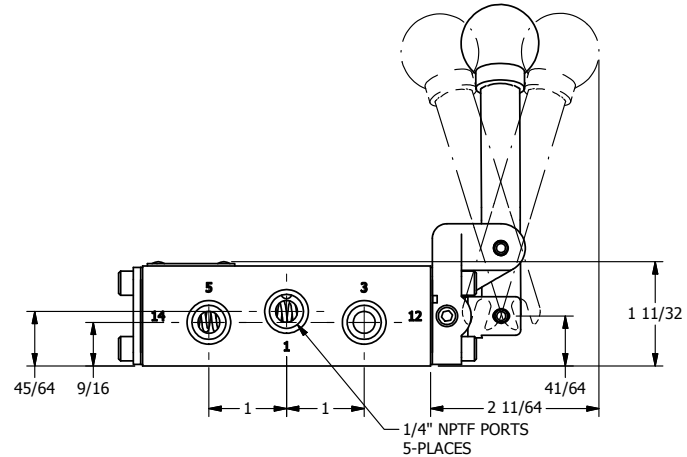

AAA
PRODUCTS
INTERNATIONAL

**AAA PRODUCTS
INTERNATIONAL**
7114 Harry Hines Blvd
Dallas, TX 75235

TITLE: 1/4" NAMUR, LEVER, 3 POS,
DETENT C, SPR CTR FROM A,
REGEN CTR SPL, BENT LEVER RIGHT

DRAWING NO.:
DIM_NHW2DBR