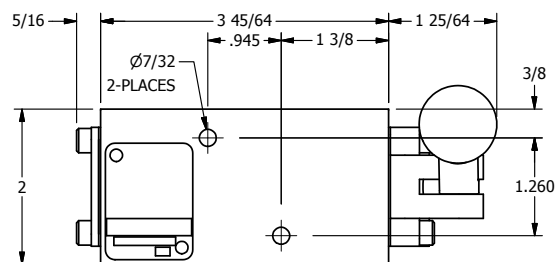

4

3

2

1

B

B

A

A

AAA
PRODUCTS
INTERNATIONAL

**AAA PRODUCTS
INTERNATIONAL**
7114 Harry Hines Blvd
Dallas, TX 75235

TITLE: 1/4" NAMUR, LEVER, 3 POS,
DETENT C, SPR CTR FROM A,
REGEN CTR SPL, BENT LEVER RIGHT

DRAWING NO.:
DIM_NHW2DBR

4

3

2

1

THE INFORMATION CONTAINED WITHIN THIS DOCUMENT IS PROPRIETARY TO AAA PRODUCTS AND MAY NOT BE DISCLOSED WITHOUT PRIOR WRITTEN CONSENT