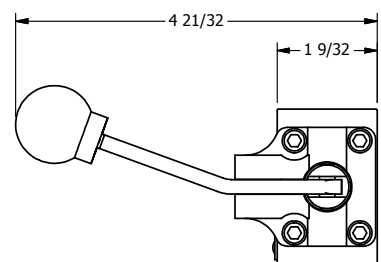

4

3

2

1

B

B

A

A

AAA
PRODUCTS
INTERNATIONAL

**AAA PRODUCTS
INTERNATIONAL**
7114 Harry Hines Blvd
Dallas, TX 75235

TITLE: 1/4" NAMUR, LEVER, 3 POS,
DETENT C, SPR CTR FROM A,
REGEN CTR SPL, BENT LEVER RIGHT

DRAWING NO.:
DIM_NHW2DBR