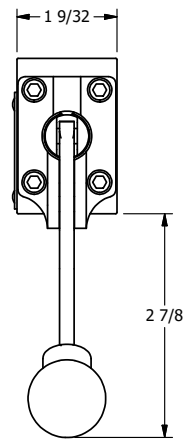

4 3 2 1

B

B

A

A

A

A

**AAA**  
PRODUCTS  
INTERNATIONAL

**AAA PRODUCTS  
INTERNATIONAL**  
7114 Harry Hines Blvd  
Dallas, TX 75235

TITLE: 1/4" NAMUR, LEVER, 3 POS,  
DTNT C, CLSD SPR CTR FRM A,  
CRVD LVR, 270D LVR

DRAWING NO.:  
DIM\_NHW2CRT

THE INFORMATION CONTAINED WITHIN THIS DOCUMENT IS PROPRIETARY TO AAA PRODUCTS AND MAY NOT BE DISCLOSED WITHOUT PRIOR WRITTEN CONSENT