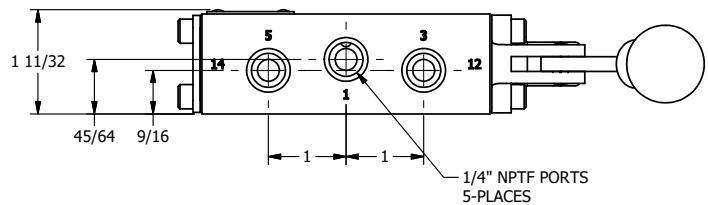

4 3 2 1

B

B

A

A

A

A

**AAA**  
PRODUCTS  
INTERNATIONAL

**AAA PRODUCTS  
INTERNATIONAL**  
7114 Harry Hines Blvd  
Dallas, TX 75235

TITLE: 1/4" NAMUR, LEVER, 3 POS,  
DTNT C, CLSD SPR CTR FRM A,  
CRVD LVR, 270D LVR

DRAWING NO.:  
DIM\_NHW2CRT

THE INFORMATION CONTAINED WITHIN THIS DOCUMENT IS PROPRIETARY TO AAA PRODUCTS AND MAY NOT BE DISCLOSED WITHOUT PRIOR WRITTEN CONSENT