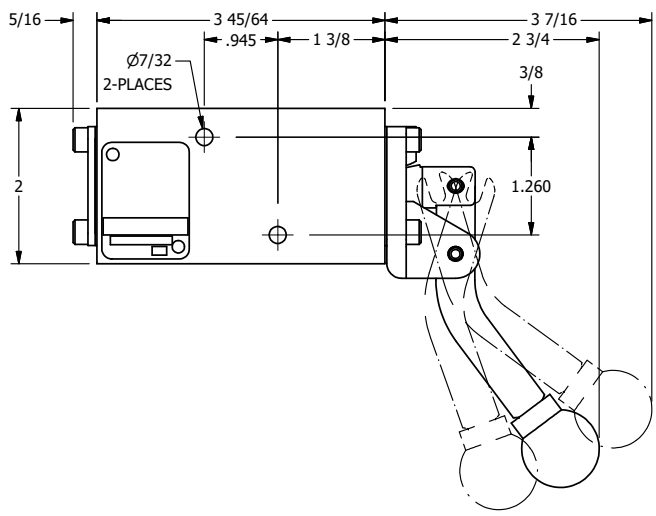

4 3 2 1

B

B

A

A

A

A

AAA
PRODUCTS
INTERNATIONAL

**AAA PRODUCTS
INTERNATIONAL**
7114 Harry Hines Blvd
Dallas, TX 75235

TITLE: 1/4" NAMUR, LEVER, 3 POS,
DTNT C, CLSD SPR CTR FRM A,
CRVD LVR, 270D LVR

DRAWING NO.:
DIM_NHW2CRT

THE INFORMATION CONTAINED WITHIN THIS DOCUMENT IS PROPRIETARY TO AAA PRODUCTS AND MAY NOT BE DISCLOSED WITHOUT PRIOR WRITTEN CONSENT

4 3 2 1