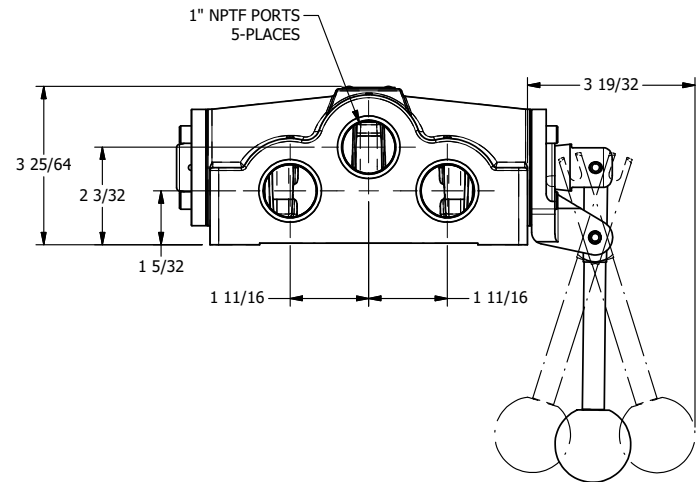

4

3

2

1

AAA
PRODUCTS
INTERNATIONAL

**AAA PRODUCTS
INTERNATIONAL**
7114 Harry Hines Blvd
Dallas, TX 75235

TITLE: 1" SIDE PORT, LEVER, 3 POS,
DETENT C, SPR CTR FROM A,
CLSD CTR SPL, 180D LEVER

DRAWING NO.:
DIM_HW8T