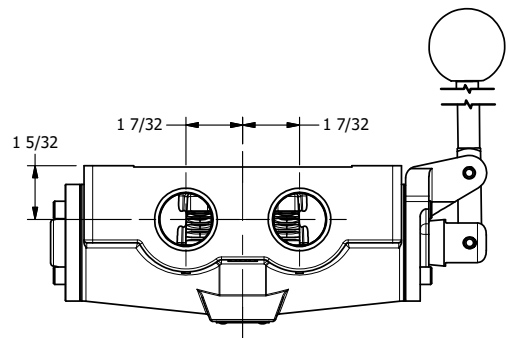

4

3

2

1

AAA
PRODUCTS
INTERNATIONAL

**AAA PRODUCTS
INTERNATIONAL**
7114 Harry Hines Blvd
Dallas, TX 75235

TITLE: 1" SIDE PORT, LEVER, 3 POS,
DETENT C, SPR CTR FROM A,
CLSD CTR SPL, 180D LEVER

DRAWING NO.:
DIM_HW8T