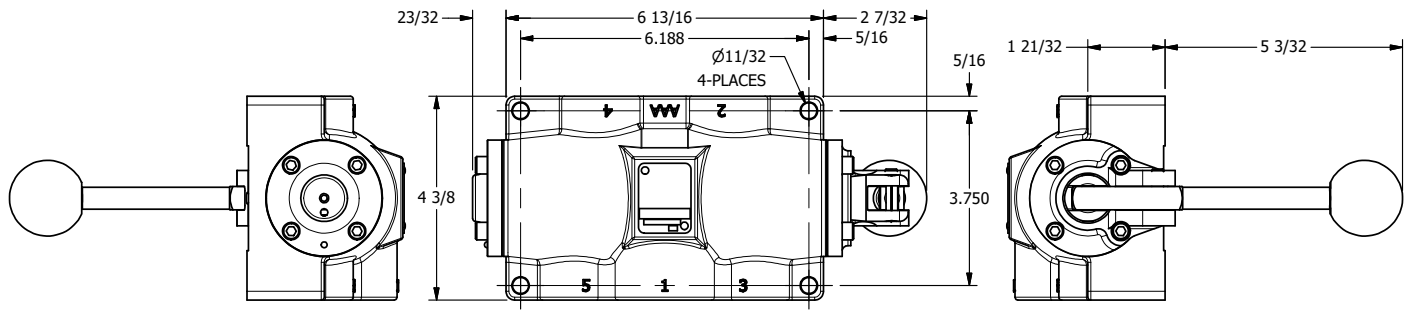

4

3

2

1

AAA
PRODUCTS
INTERNATIONAL

**AAA PRODUCTS
INTERNATIONAL**
7114 Harry Hines Blvd
Dallas, TX 75235

TITLE: 1" SIDE PORT, LEVER, 3 POS,
DETENT C, SPR CTR FROM A,
CLSD CTR SPL, 180D LEVER

DRAWING NO.:
DIM_HW8T