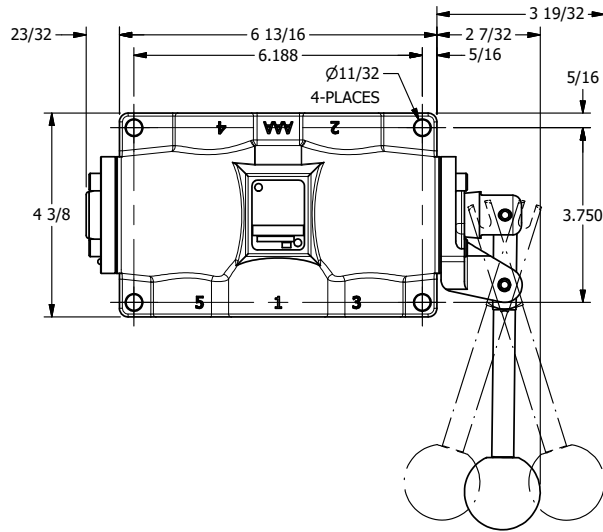

4

3

2

1

AAA
PRODUCTS
INTERNATIONAL

**AAA PRODUCTS
INTERNATIONAL**
7114 Harry Hines Blvd
Dallas, TX 75235

TITLE: 1" SUBPLATE, LEVER, 3 POS,
DETENT C, SPR CTR FROM A,
CLSD CTR SPL, 270D LVR

DRAWING NO.:
DIM_HW8PRT