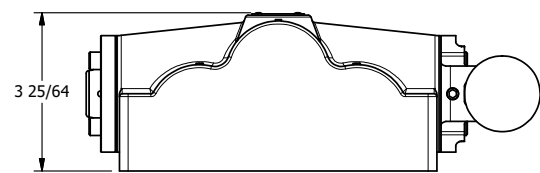

4

3

2

1

AAA
PRODUCTS
INTERNATIONAL

**AAA PRODUCTS
INTERNATIONAL**
7114 Harry Hines Blvd
Dallas, TX 75235

TITLE: 1" SUBPLATE, LEVER, 3 POS,
DETENT C, SPR CTR FROM A,
CLSD CTR SPL, 270D LVR

DRAWING NO.:
DIM_HW8PRT