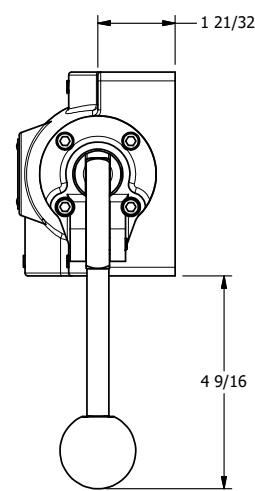

4

3

2

1

AAA
PRODUCTS
INTERNATIONAL

**AAA PRODUCTS
INTERNATIONAL**
7114 Harry Hines Blvd
Dallas, TX 75235

TITLE: 1" SUBPLATE, LEVER, 3 POS,
DETENT C, SPR CTR FROM A,
CLSD CTR SPL, 270D LVR

DRAWING NO.:
DIM_HW8PRT