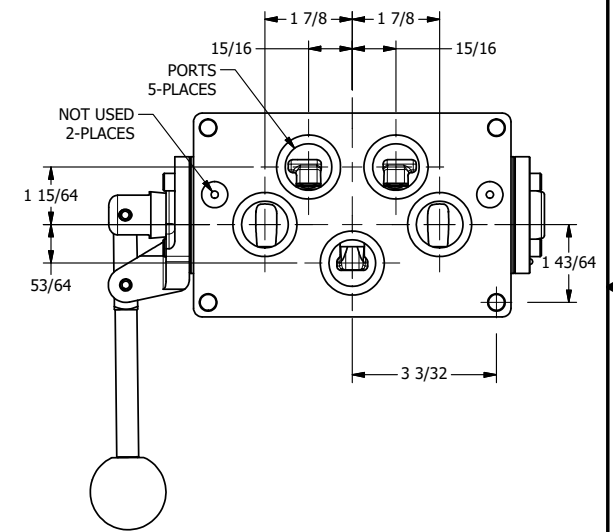

4

3

2

1

AAA
PRODUCTS
INTERNATIONAL

**AAA PRODUCTS
INTERNATIONAL**
7114 Harry Hines Blvd
Dallas, TX 75235

TITLE: 1" SUBPLATE, LEVER, 3 POS,
DETENT C, SPR CTR FROM A,
CLSD CTR SPL, 270D LVR

DRAWING NO.:
DIM_HW8PRT