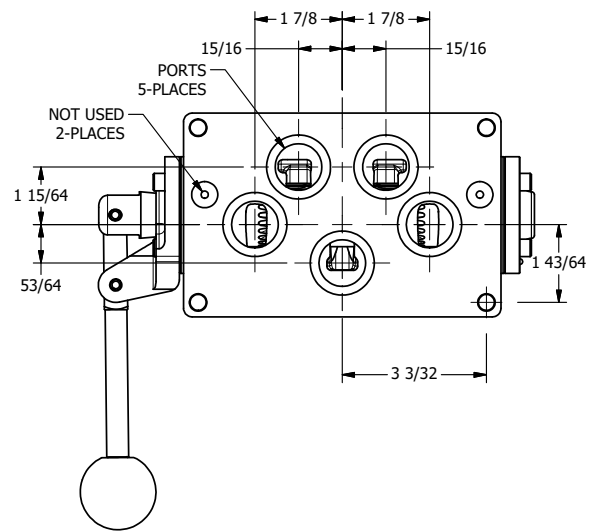

4

3

2

1

**AAA**  
PRODUCTS  
INTERNATIONAL

**AAA PRODUCTS  
INTERNATIONAL**  
7114 Harry Hines Blvd  
Dallas, TX 75235

TITLE: 1" SUBPLATE, LEVER, 3 POS,  
DETENT C, SPR CTR FROM A,  
FLOAT CTR SPL, 270D LVR

DRAWING NO.:  
DIM\_HW8PGRT

THE INFORMATION CONTAINED WITHIN THIS DOCUMENT IS PROPRIETARY TO AAA PRODUCTS AND MAY NOT BE DISCLOSED WITHOUT PRIOR WRITTEN CONSENT

4

3

2

1