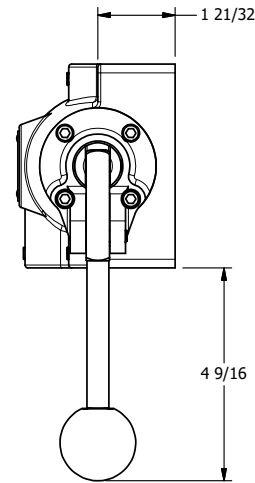

4

3

2

1

**AAA**  
PRODUCTS  
INTERNATIONAL

**AAA PRODUCTS  
INTERNATIONAL**  
7114 Harry Hines Blvd  
Dallas, TX 75235

TITLE: 1" SUBPLATE, LEVER, 3 POS,  
DETENT C, SPR CTR FROM A,  
FLOAT CTR SPL, 270D LVR

DRAWING NO.:  
DIM\_HW8PGRT

THE INFORMATION CONTAINED WITHIN THIS DOCUMENT IS PROPRIETARY TO AAA PRODUCTS AND MAY NOT BE DISCLOSED WITHOUT PRIOR WRITTEN CONSENT

4

3

2

1