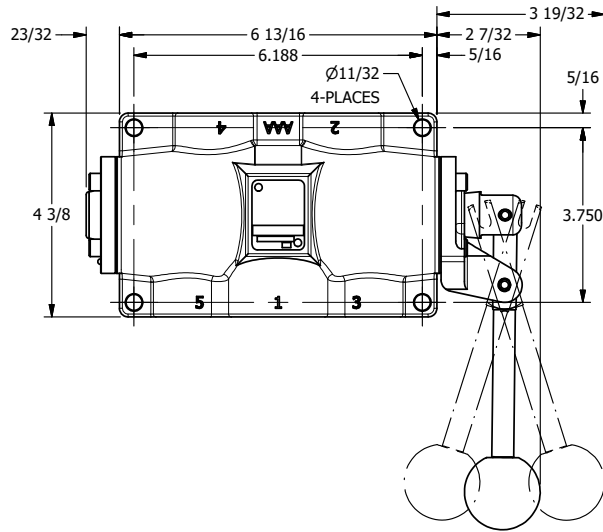

4

3

2

1

**AAA**  
PRODUCTS  
INTERNATIONAL

**AAA PRODUCTS  
INTERNATIONAL**  
7114 Harry Hines Blvd  
Dallas, TX 75235

TITLE: 1" SUBPLATE, LEVER, 3 POS,  
DETENT C, SPR CTR FROM A,  
FLOAT CTR SPL, 270D LVR

DRAWING NO.:  
DIM\_HW8PGRT

THE INFORMATION CONTAINED WITHIN THIS DOCUMENT IS PROPRIETARY TO AAA PRODUCTS AND MAY NOT BE DISCLOSED WITHOUT PRIOR WRITTEN CONSENT

4

3

2

1