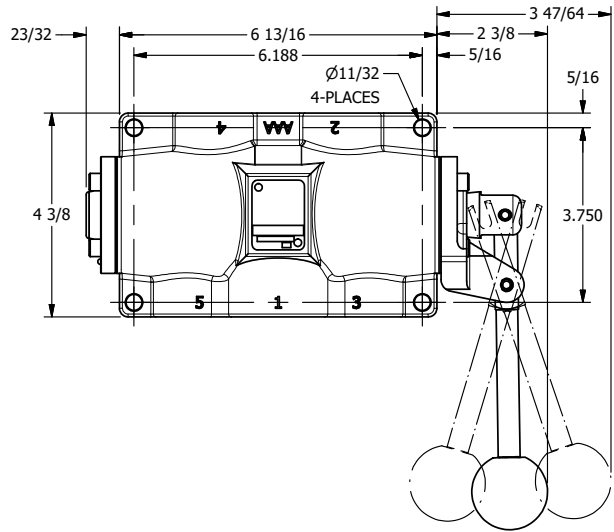

4

3

2

1

**AAA**  
PRODUCTS  
INTERNATIONAL  
7114 Harry Hines Blvd  
Dallas, TX 75235

TITLE: 1" SUBPLATE, LEVER, 3 POS,  
DETENT C, SPR CTR FROM A,  
REGEN CTR SPL, 270D LVR

DRAWING NO.:  
DIM\_HW8PDRT

THE INFORMATION CONTAINED WITHIN THIS DOCUMENT IS PROPRIETARY TO AAA PRODUCTS AND MAY NOT BE DISCLOSED WITHOUT PRIOR WRITTEN CONSENT

4

3

2

1