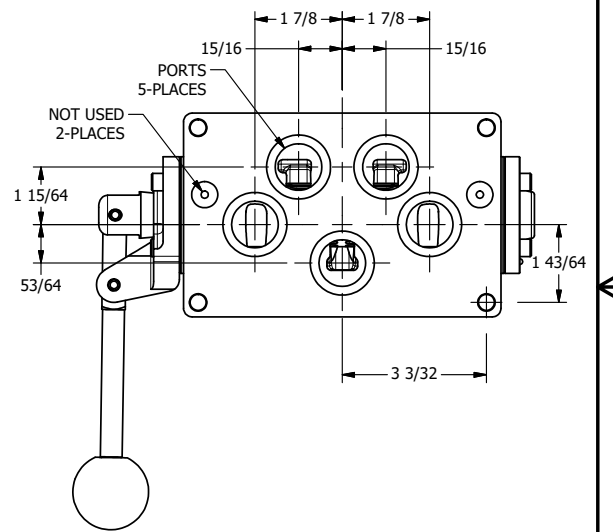

4

3

2

1

**AAA**  
PRODUCTS  
INTERNATIONAL  
7114 Harry Hines Blvd  
Dallas, TX 75235

TITLE: 1" SUBPLATE, LEVER, 3 POS,  
DETENT C, SPR CTR FROM A,  
REGEN CTR SPL, 270D LVR

DRAWING NO.:  
DIM\_HW8PDRT

THE INFORMATION CONTAINED WITHIN THIS DOCUMENT IS PROPRIETARY TO AAA PRODUCTS AND MAY NOT BE DISCLOSED WITHOUT PRIOR WRITTEN CONSENT

4

3

2

1