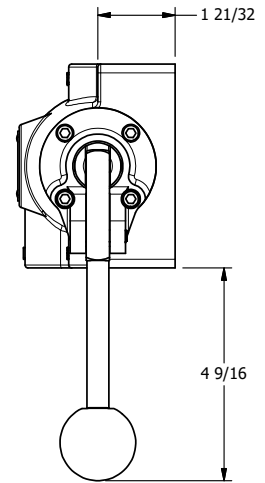

4

3

2

1

**AAA**  
PRODUCTS  
INTERNATIONAL  
7114 Harry Hines Blvd  
Dallas, TX 75235

TITLE: 1" SUBPLATE, LEVER, 3 POS,  
DETENT C, SPR CTR FROM A,  
REGEN CTR SPL, 270D LVR

DRAWING NO.:  
DIM\_HW8PDRT

THE INFORMATION CONTAINED WITHIN THIS DOCUMENT IS PROPRIETARY TO AAA PRODUCTS AND MAY NOT BE DISCLOSED WITHOUT PRIOR WRITTEN CONSENT

4

3

2

1