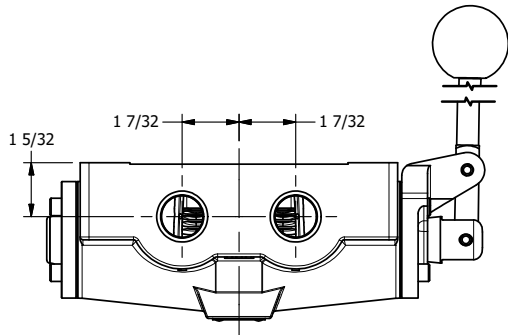

AAA
PRODUCTS
INTERNATIONAL

**AAA PRODUCTS
INTERNATIONAL**
7114 Harry Hines Blvd
Dallas, TX 75235

TITLE: 3/4" SIDE PORT, LEVER, 3 POS,
DETENT C, SPR CTR FROM A,
CLSD CTR SPL, 180D LEVER

DRAWING NO.:
DIM_HW6T