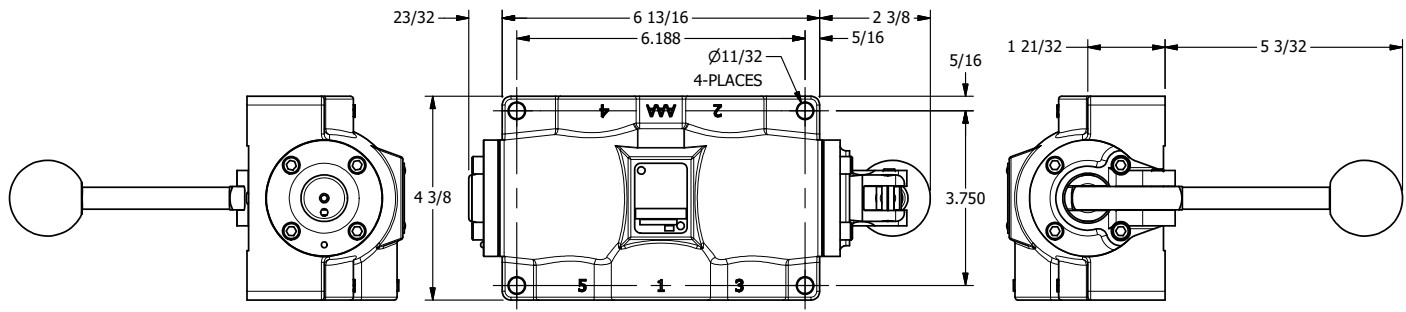

AAA
PRODUCTS
INTERNATIONAL

**AAA PRODUCTS
INTERNATIONAL**
7114 Harry Hines Blvd
Dallas, TX 75235

TITLE: 3/4" SIDE PORT, LEVER, 3 POS,
DETENT C, SPR CTR FROM A,
CLSD CTR SPL, 180D LEVER

DRAWING NO.:
DIM_HW6T