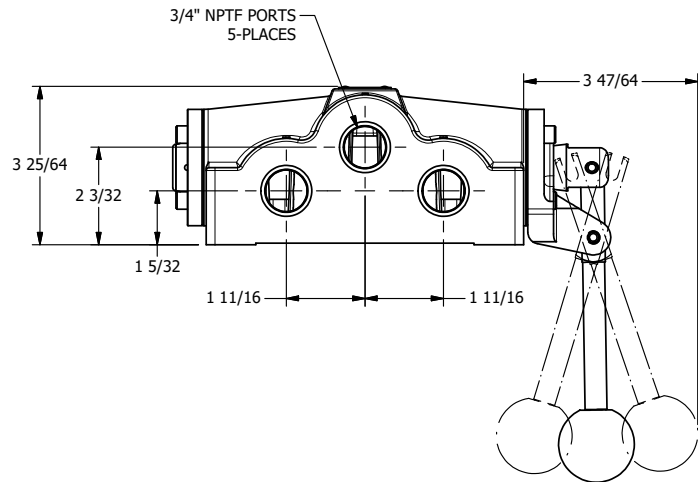

AAA
PRODUCTS
INTERNATIONAL

**AAA PRODUCTS
INTERNATIONAL**
7114 Harry Hines Blvd
Dallas, TX 75235

TITLE: 3/4" SIDE PORT, LEVER, 3 POS,
DETENT C, SPR CTR FROM A,
CLSD CTR SPL, 180D LEVER

DRAWING NO.:
DIM_HW6T