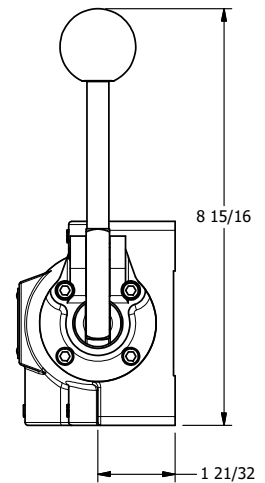

4

3

2

1

4

3

2

1

AAA
PRODUCTS
INTERNATIONAL

**AAA PRODUCTS
INTERNATIONAL**
7114 Harry Hines Blvd
Dallas, TX 75235

TITLE: 3/4" SIDE PORT, LEVER, 3 POS,
DETENT C, SPR CTR FROM A,
FLOAT CTR SPL, 90D LVR

DRAWING NO.:
DIM_HW6GR