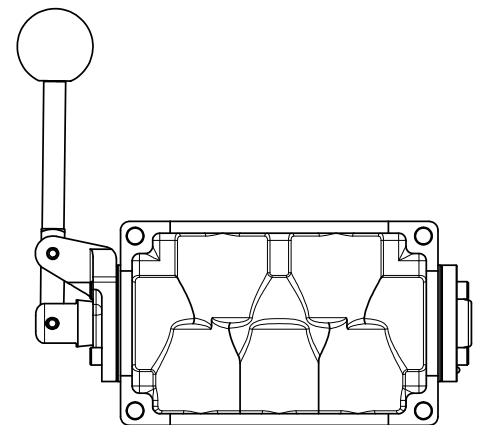

4

3

2

1

4

3

2

1

AAA
PRODUCTS
INTERNATIONAL

**AAA PRODUCTS
INTERNATIONAL**
7114 Harry Hines Blvd
Dallas, TX 75235

TITLE: 3/4" SIDE PORT, LEVER, 3 POS,
DETENT C, SPR CTR FROM A,
FLOAT CTR SPL, 90D LVR

DRAWING NO.:
DIM_HW6GR