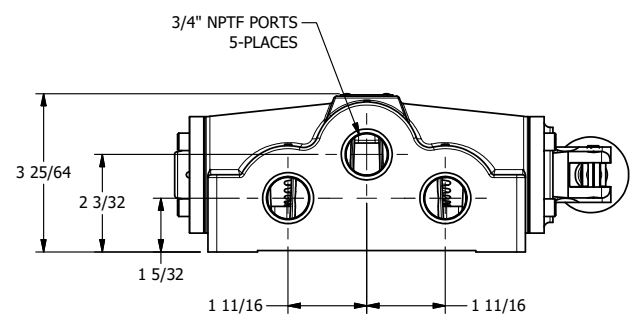

4

3

2

1

4

3

2

1

AAA
PRODUCTS
INTERNATIONAL

**AAA PRODUCTS
INTERNATIONAL**
7114 Harry Hines Blvd
Dallas, TX 75235

TITLE: 3/4" SIDE PORT, LEVER, 3 POS,
DETENT C, SPR CTR FROM A,
FLOAT CTR SPL, 90D LVR

DRAWING NO.:
DIM_HW6GR