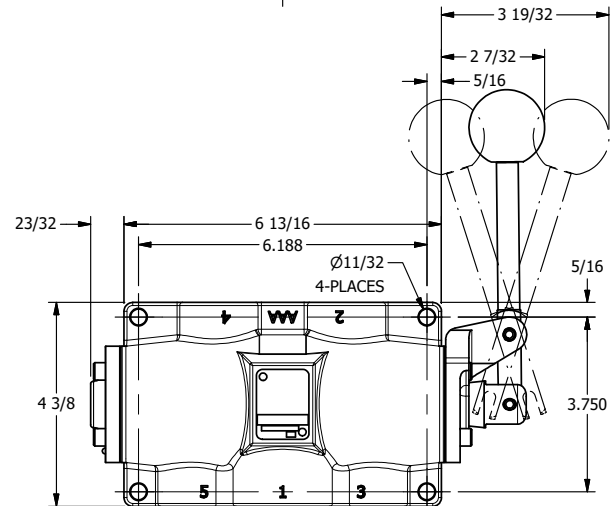

4

3

2

1

4

3

2

1

AAA
PRODUCTS
INTERNATIONAL

**AAA PRODUCTS
INTERNATIONAL**
7114 Harry Hines Blvd
Dallas, TX 75235

TITLE: 3/4" SIDE PORT, LEVER, 3 POS,
DETENT C, SPR CTR FROM A,
FLOAT CTR SPL, 90D LVR

DRAWING NO.:
DIM_HW6GR