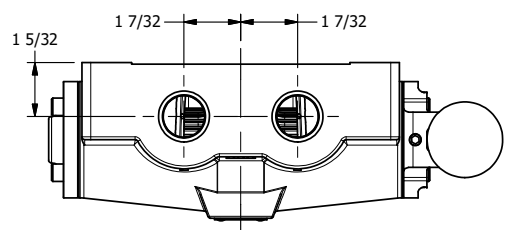

4

3

2

1

4

3

2

1

AAA
PRODUCTS
INTERNATIONAL

**AAA PRODUCTS
INTERNATIONAL**
7114 Harry Hines Blvd
Dallas, TX 75235

TITLE: 3/4" SIDE PORT, LEVER, 3 POS,
DETENT C, SPR CTR FROM A,
FLOAT CTR SPL, 90D LVR

DRAWING NO.:
DIM_HW6GR