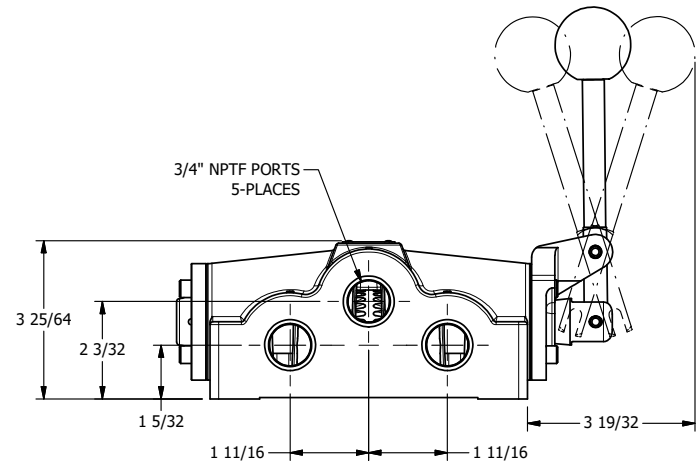

4

3

2

1

**AAA**  
PRODUCTS  
INTERNATIONAL

**AAA PRODUCTS  
INTERNATIONAL**  
7114 Harry Hines Blvd  
Dallas, TX 75235

TITLE: 3/4" SIDE PORT, LEVER, 3 POS,  
DETENT C, SPR CTR FROM A,  
REGEN CTR SPL

DRAWING NO.:  
DIM\_HW6D