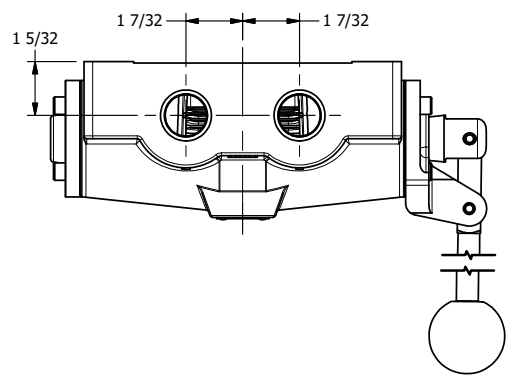

4

3

2

1

**AAA**  
PRODUCTS  
INTERNATIONAL

**AAA PRODUCTS  
INTERNATIONAL**  
7114 Harry Hines Blvd  
Dallas, TX 75235

TITLE: 3/4" SIDE PORT, LEVER, 3 POS,  
DETENT C, SPR CTR FROM A,  
REGEN CTR SPL

DRAWING NO.:  
DIM\_HW6D