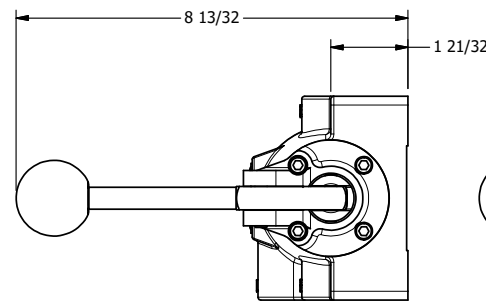

4

3

2

1

**AAA**  
PRODUCTS  
INTERNATIONAL

**AAA PRODUCTS  
INTERNATIONAL**  
7114 Harry Hines Blvd  
Dallas, TX 75235

TITLE: 3/4" SIDE PORT, LEVER, 3 POS,  
DETENT C, SPR CTR FROM A,  
REGEN CTR SPL

DRAWING NO.:  
DIM\_HW6D