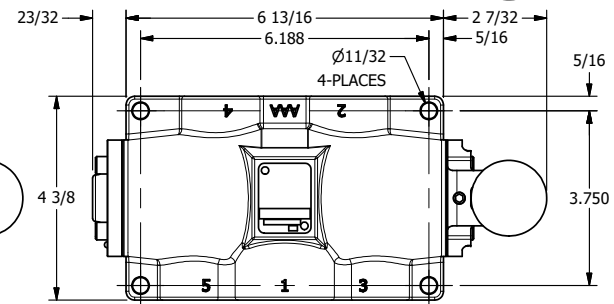

4

3

2

1

**AAA**  
PRODUCTS  
INTERNATIONAL

**AAA PRODUCTS  
INTERNATIONAL**  
7114 Harry Hines Blvd  
Dallas, TX 75235

TITLE: 3/4" SIDE PORT, LEVER, 3 POS,  
DETENT C, SPR CTR FROM A,  
REGEN CTR SPL

DRAWING NO.:  
DIM\_HW6D